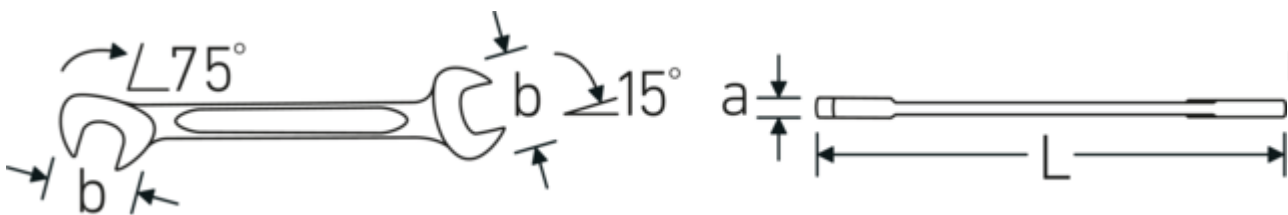

Small double-open ended spanner
ELECTRIC, inch

ELECTRIC 12a

Product no. **40461313**
GTIN **4018754019946**
Model **ELECTRIC 12a 13/64**

Label.

Double open-ended spanner, small Spanner size 13/64 " L.78mm

Features.

- spanners with equal widths across flats
- straight design, jaw position 15° and 75°
- sturdy, slim and lightweight intelligent design
- high bending strength due to double T-profile
- STAHLWILLE's round finish ensures a surface that is pleasant to the skin and has a good grip
- extremely sturdy, exceptionally durable
- drop-forged, hardened and cooled in oil bath
- chrome-alloy steel, chrome plated

Technical Drawing.

Technical Attributes.

a	2 mm
Width mm (b)	12,6 mm
Length mm (L)	78 mm
Jaw angle	15/75 °
Spanner width 1 [inch]	13/64 "

Logistics data.

Depth mm (IFS)	78
Width mm (IFS)	13
Height mm (IFS)	2
Length (packed, mm)	90
Width (packed, mm)	40

Spanner width s 2 [inch]	13/64 "	Height (packed, mm)	10
		Volume (packed, dm3)	0.036 dm3
		Art. no.	40461313
		Weight (gross, kg)	0,073
		Weight PAP (kg)	0,000
		Weight PVC (kg)	0,002
		GTIN	4018754019946
		Country of origin	GERMANY
		Region of origin	Nordrhein-Westfalen
		WEEE/ElektroG	nicht ear-pflichtig
		Customs tariff no.	82041100
		Packing standard	10
		Weight	7 g