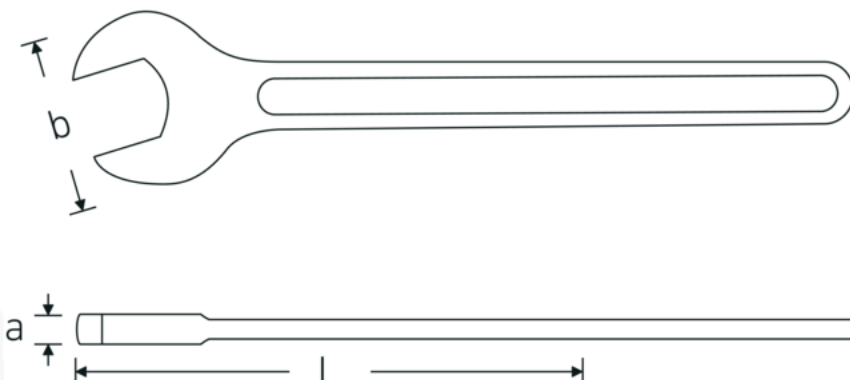

Open-ended spanner, metric

4004

Product no. **40040300**
GTIN **4018754018321**
Model **4004 30**

Label. Open-ended spanner Spanner size 30mm L.261mm

Features.

- DIN 894 up to 85 mm
- special tool steel, grey finish

Advantages.

DIN 894 up to 85 mm.

Technical Drawing.

Technical Attributes.

a 10,8 mm
Width mm (b) 62 mm

Logistics data.

Depth mm (IFS) 258
Width mm (IFS) 65

DIN	DIN 894	Height mm (IFS)	11
Length mm (L)	261 mm	Length (packed, mm)	275
Spanner width 1 [mm]	30 mm	Width (packed, mm)	80
		Height (packed, mm)	37
		Volume (packed, dm3)	0.814 dm3
		Art. no.	40040300
		Weight (gross, kg)	1,355
		Weight PAP (kg)	0,000
		Weight PVC (kg)	0,011
		GTIN	4018754018321
		Country of origin	GERMANY
		Region of origin	Nordrhein-Westfalen
		WEEE/ElektroG	nicht ear-pflichtig
		Customs tariff no.	82041100
		Packing standard	5
		Weight	275 g

Variants.

Art. no.	Art. no. (ERP)	Description	GTIN
40040240	4004 24	Open-ended spanner Spanner size 24mm L.215mm	4018754018307
40040270	4004 27	Open-ended spanner Spanner size 27mm L.238mm	4018754018314
40040300	4004 30	Open-ended spanner Spanner size 30mm L.261mm	4018754018321
40040320	4004 32	Open-ended spanner Spanner size 32mm L.273mm	4018754018338
40040360	4004 36	Open-ended spanner Spanner size 36mm L.300mm	4018754018345
40040410	4004 41	Open-ended spanner Spanner size 41mm L.335mm	4018754018352
40040460	4004 46	Open-ended spanner Spanner size 46mm L.369mm	4018754018369
40040500	4004 50	Open-ended spanner Spanner size 50mm L.412mm	4018754018376
40040550	4004 55	Open-ended spanner Spanner size 55mm L.457mm	4018754018383
40040600	4004 60	Open-ended spanner Spanner size 60mm L.492mm	4018754018390
40040650	4004 65	Open-ended spanner Spanner size 65mm L.528mm	4018754018406