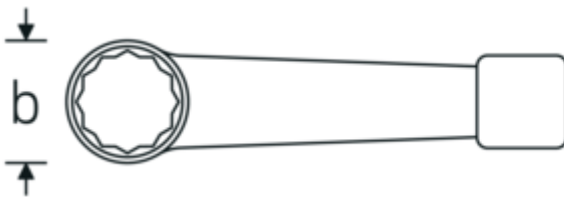

## Impact ring wrench, metric

**4205**

Product no. **42050055**  
GTIN **4018754024254**  
Model **4205 55**

**Label.** Impact ring wrench Wrench size 55mm L.270mm

### Technical Drawing.

### Technical Attributes.

<b>a</b>	25 mm
<b>Width mm (b)</b>	87,5 mm
<b>DIN</b>	DIN 7444
<b>Length mm (L)</b>	270 mm
<b>Wrench width 1 [mm]</b>	55 mm

42050180	4205 180	Impact ring wrench Wrench size 180mm L.650mm	4018754024537
42050210	4205 210	Impact ring wrench Wrench size 210mm L.750mm	4018754024575