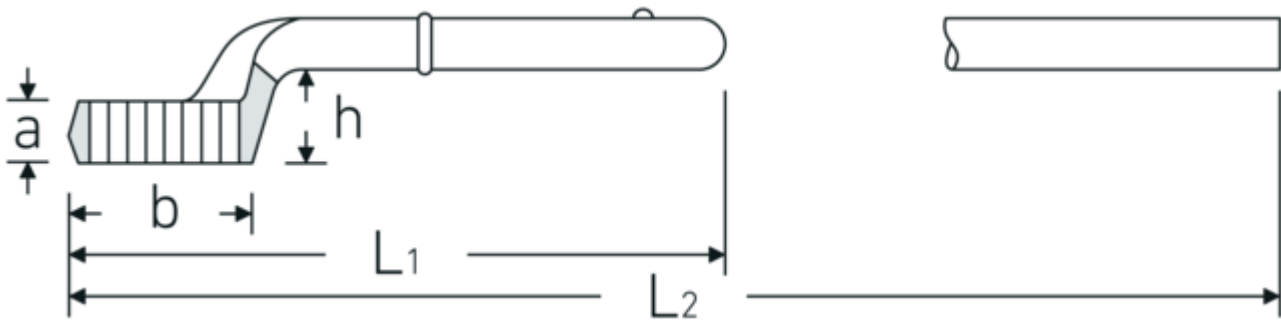

Heavy duty ring wrench

5

Product no. **42020100**
GTIN **4018754023646**
Model **5 100**

Label. Heavy duty ring wrench Wrench size 100mm L.412mm

Technical Drawing.

Technical Attributes.

a	45 mm
Width mm (b)	143 mm
for no.	4
Height mm (h)	63 mm
L1	412 mm
L2	1100 mm
Wrench width 1 [mm]	100 mm

Logistics data.

Depth mm (IFS)	425
Width mm (IFS)	145
Height mm (IFS)	91
Length (packed, mm)	425
Width (packed, mm)	145
Height (packed, mm)	91
Volume (packed, dm³)	5.607875 dm ³
Product no.	42020100
Weight (gross, kg)	4,895
Weight PAP (kg)	0,000