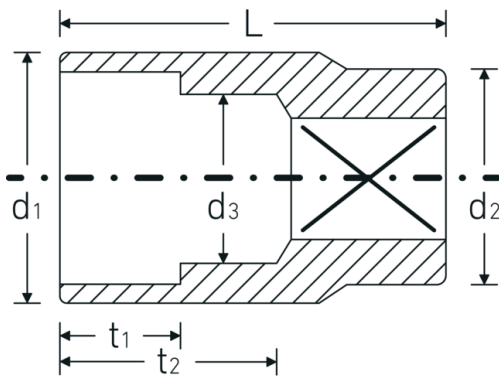

## Technical Drawing.

## Technical Attributes.

Drive profile	bi-hex AS-Drive®
Internal square drive (inch)	3/8 "
d1	26,2 mm
d2	20 mm
d3	19 mm
DIN	DIN 3124 / ISO 2725-1, ASME B 107.5M, DIN EN 3709
Length mm (L)	34 mm
Width across flats [mm]	20 mm

## Logistics data.

Depth mm (IFS)	29
Width mm (IFS)	27
Height mm (IFS)	27
Length (packed, mm)	136
Width (packed, mm)	28
Height (packed, mm)	30
Volume (packed, dm <sup>3</sup> )	0.11424 dm <sup>3</sup>
Product no.	02010020
Weight (gross, kg)	0,305

## Variants.

Product no.	Model no. (ERP)	Description	GTIN
02010007	45 7	3/8 " Socket Wrench size 7mm L.24mm	4018754001903
02010008	45 8	3/8 " Socket Wrench size 8mm L.25mm	4018754001910
02010009	45 9	3/8 " Socket Wrench size 9mm L.25mm	4018754001927
02010010	45 10	3/8 " Socket Wrench size 10mm L.27mm	4018754001934
02010011	45 11	3/8 " Socket Wrench size 11mm L.27mm	4018754001941
02010012	45 12	3/8 " Socket Wrench size 12mm L.28mm	4018754001958
02010013	45 13	3/8 " Socket Wrench size 13mm L.30mm	4018754001965
02010014	45 14	3/8 " Socket Wrench size 14mm L.30mm	4018754001972
02010015	45 15	3/8 " Socket Wrench size 15mm L.31mm	4018754001989
02010016	45 16	3/8 " Socket Wrench size 16mm L.31mm	4018754001996
02010017	45 17	3/8 " Socket Wrench size 17mm L.31mm	4018754002009
02010018	45 18	3/8 " Socket Wrench size 18mm L.32mm	4018754002016
02010019	45 19	3/8 " Socket Wrench size 19mm L.32mm	4018754002023
02010020	45 20	3/8 " Socket Wrench size 20mm L.34mm	4018754002030
02010021	45 21	3/8 " Socket Wrench size 21mm L.34mm	4018754002047
02010022	45 22	3/8 " Socket Wrench size 22mm L.35mm	4018754002054
02010024	45 24	3/8 " Socket Wrench size 24mm L.35mm	4018754149148