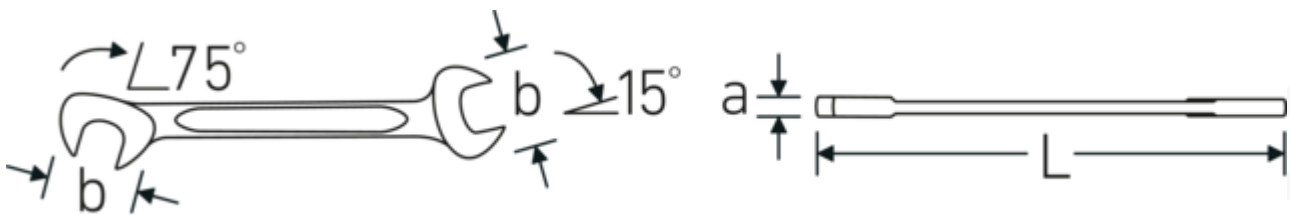

Small double-open ended spanner
ELECTRIC, metric

ELECTRIC 12

Product no. **40065555**
GTIN **4018754018703**
Model **ELECTRIC 12 5,5**

Label.

Double open-ended spanner, small Spanner size 5.5 mm L.78mm

Features.

- straight design, jaw position 15° and 75°
- sturdy, slim and lightweight intelligent design
- high bending strength due to double T-profile
- STAHLWILLE's round finish ensures a surface that is pleasant to the skin and has a good grip
- extremely sturdy, exceptionally durable
- drop-forged, hardened and cooled in oil bath
- chrome-alloy steel, chrome plated

Technical Drawing.

Technical Attributes.

a	2 mm
Width mm (b)	12,6 mm
Length mm (L)	78 mm
Jaw angle	15/75 °
Spanner width 1 [mm]	5.5 mm
Spanner width 2 [mm]	5.5 mm

Logistics data.

Depth mm (IFS)	78
Width mm (IFS)	13
Height mm (IFS)	2
Length (packed, mm)	90
Width (packed, mm)	40
Height (packed, mm)	10

Volume (packed, dm3)	0.036 dm3
Art. no.	40065555
Weight (gross, kg)	0,073
Weight PAP (kg)	0,000
Weight PVC (kg)	0,002
GTIN	4018754018703
Country of origin	GERMANY
Region of origin	Nordrhein-Westfalen
WEEE/ElektroG	nicht ear-pflichtig
Customs tariff no.	82041100
Packing standard	10
Weight	7 g