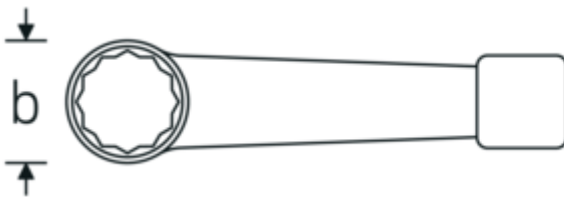

## Impact ring wrench, metric

**4205**

Product no. **42050065**  
GTIN **4018754024308**  
Model **4205 65**

**Label.** Impact ring wrench Wrench size 65mm L.290mm

### Technical Drawing.

### Technical Attributes.

<b>a</b>	29 mm
<b>Width mm (b)</b>	101 mm
<b>DIN</b>	DIN 7444
<b>Length mm (L)</b>	290 mm
<b>Wrench width 1 [mm]</b>	65 mm

42050180	4205 180	Impact ring wrench Wrench size 180mm L.650mm	4018754024537
42050210	4205 210	Impact ring wrench Wrench size 210mm L.750mm	4018754024575