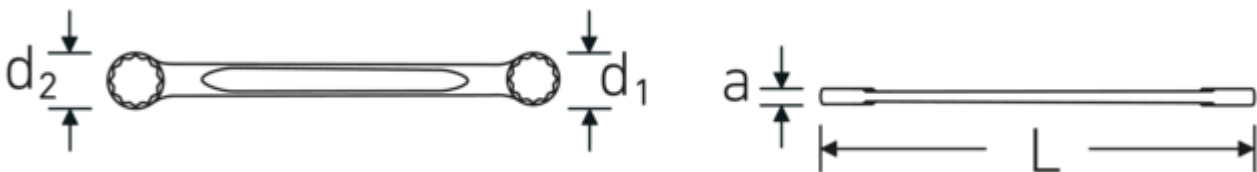

Double-ended ring spanner, metric

StahlwilleSTABIL®21

Product no. **41052427**
 GTIN **4018754021406**
 Model **21 24 x 27**

Label. Double-ended ring spanner Spanner size 24 x 27 mm L.290mm

Features. StahlwilleSTABIL®

- straight
- DIN 837/ISO 10103
- Chrome Alloy Steel, chrome plated

Advantages.

Straight

Technical Drawing.

Technical Attributes.

a	11 mm
Drive profile	bi-hex AS-Drive®
d1	34,7 mm
d2	38,5 mm

Logistics data.

Depth mm (IFS)	290
Width mm (IFS)	39
Height mm (IFS)	11
Length (packed, mm)	305

DIN	DIN 837 / ISO 10103	Width (packed, mm)	80
Length mm (L)	290 mm	Height (packed, mm)	40
Spanner width 1 [mm]	24 mm	Volume (packed, dm3)	0.976 dm3
Spanner width 2 [mm]	27 mm	Art. no.	41052427
		Weight (gross, kg)	1,125
		Weight PAP (kg)	0,000
		Weight PVC (kg)	0,013
		GTIN	4018754021406
		Country of origin	GERMANY
		Region of origin	Nordrhein-Westfalen
		WEEE/ElektroG	nicht ear-pflichtig
		Customs tariff no.	82041100
		Packing standard	5
		Weight	225 g