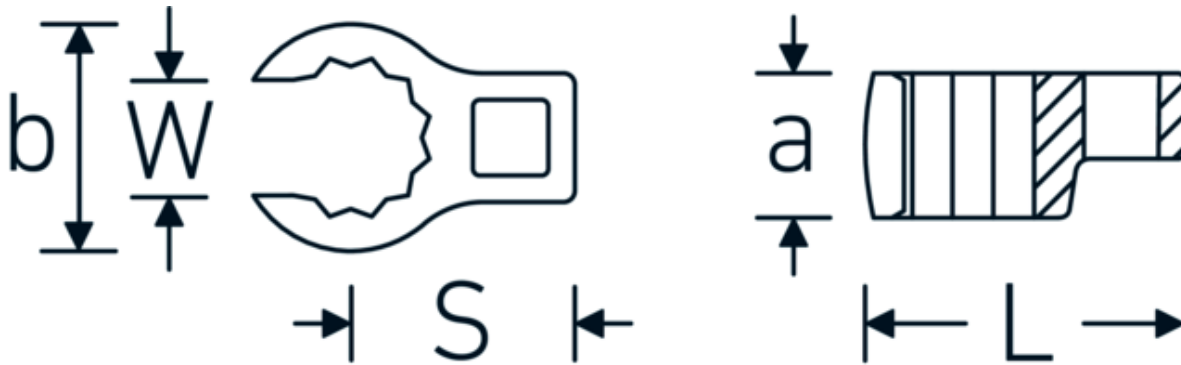

CROW-RING spanner

440

Product no. **03190032**
GTIN **4018754102105**
Model **440 32**

Label. 1/2 " CROW-RING spanner Spanner size 32mm L.62,5mm

- Features.**
- Chrome Alloy Steel, chrome plated
 - Caution! Modified settings on torque wrench

Technical Drawing.

Technical Attributes.

a	22,5 mm
Internal square drive (inch)	1/2 "
Width mm (b)	48 mm
Length mm (L)	62,5 mm
S	32,5 mm
Width across flats [mm]	32 mm
W	24 mm

Logistics data.

Depth mm (IFS)	64
Width mm (IFS)	48
Height mm (IFS)	23
Length (packed, mm)	90
Width (packed, mm)	70
Height (packed, mm)	23
Volume (packed, dm3)	0.1449 dm3

Variants.

Art. no.	Model no. (ERP)	Description	GTIN
01190008	440 8	1/4 " CROW-RING spanner Spanner size 8mm L.23,8mm	4018754149094
01190009	440 9	1/4 " CROW-RING spanner Spanner size 9mm L.28,5mm	4018754140985
01190010	440 10	1/4 " CROW-RING spanner Spanner size 10mm L.28,4mm	4018754000739
01190011	440 11	1/4 " CROW-RING spanner Spanner size 11mm L.28mm	4018754149100
01190012	440 12	1/4 " CROW-RING spanner Spanner size 12mm L.30,8mm	4018754000746
01190013	440 13	1/4 " CROW-RING spanner Spanner size 13mm L.32mm	4018754102099
01190014	440 14	1/4 " CROW-RING spanner Spanner size 14mm L.31,7mm	4018754000753
02190015	440 15	3/8 " CROW-RING spanner Spanner size 15mm L.36,5mm	4018754141029
02190016	440 16	3/8 " CROW-RING spanner Spanner size 16mm L.36,1mm	4018754003389
02190017	440 17	3/8 " CROW-RING spanner Spanner size 17mm L.39,2mm	4018754003396
02190018	440 18	3/8 " CROW-RING spanner Spanner size 18mm L.40,8mm	4018754003402
02190019	440 19	3/8 " CROW-RING spanner Spanner size 19mm L.40,5mm	4018754003419
02190020	440 20	3/8 " CROW-RING spanner Spanner size 20mm L.42,9mm	4018754141036
02190021	440 21	3/8 " CROW-RING spanner Spanner size 21mm L.42,8mm	4018754003426