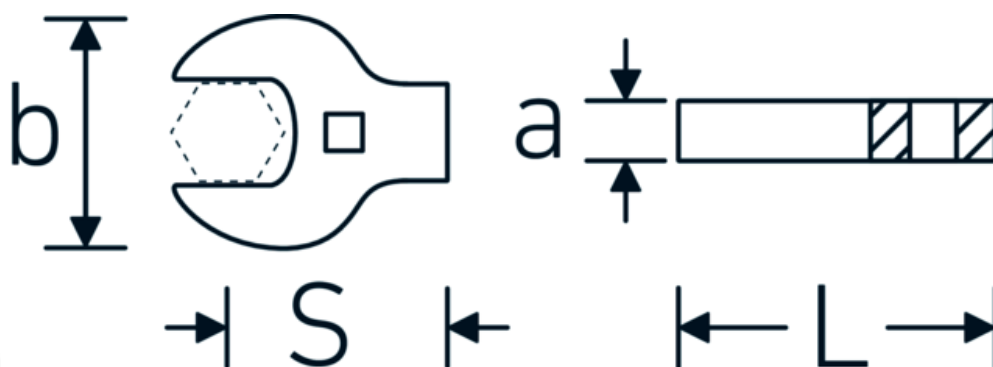

**CROW-FOOT wrench heavy-duty, inch**  
**540a HD**

Product no. **02501040**  
GTIN **4018754285730**  
Model **540A HD SW 3/4**

**Label.** 3/8 " CROW-FOOT wrench heavy-duty Wrench size 3/4" L.49mm

**Technical Drawing.**

**Technical Attributes.**

a	11 mm
Internal square drive (inch)	3/8 "
Width mm (b)	41 mm

**Logistics data.**

Depth mm (IFS)	50
Width mm (IFS)	40
Height mm (IFS)	10

<b>Length mm (L)</b>	49 mm	<b>Length (packed, mm)</b>	51
<b>S</b>	29,6 mm	<b>Width (packed, mm)</b>	41
<b>Wrench size [inch]</b>	3/4 "	<b>Height (packed, mm)</b>	11
		<b>Volume (packed, dm3)</b>	0.023001 dm3
		<b>Product no.</b>	02501040
		<b>Weight (gross, kg)</b>	0,098
		<b>Weight PAP (kg)</b>	0,000
		<b>Weight PVC (kg)</b>	0,004
		<b>GTIN</b>	4018754285730
		<b>Country of origin</b>	GERMANY
		<b>Region of origin</b>	Nordrhein-Westfalen
		<b>WEEE/ElektroG</b>	nicht ear-pflichtig
		<b>Customs tariff no.</b>	82042000
		<b>Packing standard</b>	1
		<b>Weight</b>	94 g