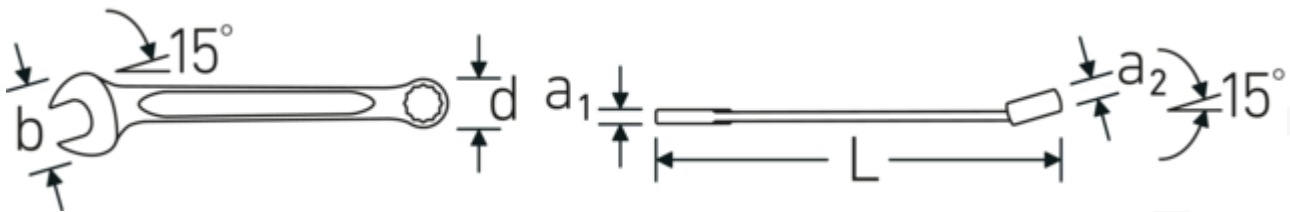

Combination wrench OPEN BOX, inch

OPEN BOX 13a

Product no. **40481616**
 GTIN **4018754020096**
 Model **OPEN BOX 13a 1/4**

Label. Combination wrench Wrench size 1/4 " L.105mm

Technical Drawing.

Technical Attributes.

a1	3,6 mm
a2	6 mm
Width mm (b)	15,5 mm
d	10,2 mm
DIN	DIN 3113 Form A / ISO 7738 Form A
Length mm (L)	105 mm
Jaw angle	15 °
Ring position	15 °
Wrench width 1 [inch]	1/4 "
Wrench width s 2 [inch]	1/4 "

Logistics data.

Depth mm (IFS)	106
Width mm (IFS)	16
Height mm (IFS)	7
Length (packed, mm)	106
Width (packed, mm)	38
Height (packed, mm)	18
Volume (packed, dm3)	0.072504 dm3
Product no.	40481616
Weight (gross, kg)	0,144
Weight PAP (kg)	0,000
Weight PVC (kg)	0,003
GTIN	4018754020096