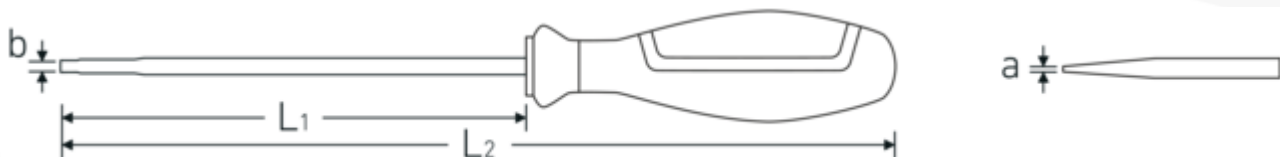

VDE slotted screwdriver

4661 VDE

Product no. **46613065**
 GTIN **4018754338122**
 Model **4661 VDE 6**
SCHLITZSCHRAUBENDREHER
6,5

Label. VDE slotted screwdriver 1,5mm x 6,5mm L.150mm

- Features.**
- reduced blade diameter: for reaching and operating low-lying screw connections or screws, e.g. in switch cabinets
 - in switch cabinets
 - flush with the blade tip due to integrated protective insulation: saves valuable space and allows optimal access even in the tightest installation spaces Roll-off protection prevents unwanted rolling away from the workplace
 - for slotted screws
 - Chrome-Alloy-Steel
 - blade burnished
 - VDE insulated up to 1000 V
 - DIN EN 60900
 - insulated according to IEC 900 - AC/1000 V AC/1000 V

Technical Drawing.

Technical Attributes.

a	1,5 mm
Drive profile	Slot
Width mm (b)	6,5 mm

Logistics data.

Depth mm (IFS)	262
Width mm (IFS)	34
Height mm (IFS)	34

DIN	DIN EN 60900	Length (packed, mm)	265
Size	6	Width (packed, mm)	115
L1	150 mm	Height (packed, mm)	73
L2	265 mm	Volume (packed, dm³)	2.224675 dm ³
		Art. no.	46613065
		Weight (gross, kg)	1,188
		Weight PAP (kg)	0,102
		Weight PVC (kg)	0,000
		GTIN	4018754338122
		Country of origin	GERMANY
		Region of origin	Nordrhein-Westfalen
		WEEE/ElektroG	nicht ear-pflichtig
		Customs tariff no.	82054000
		Packing standard	10
		Weight	125 g