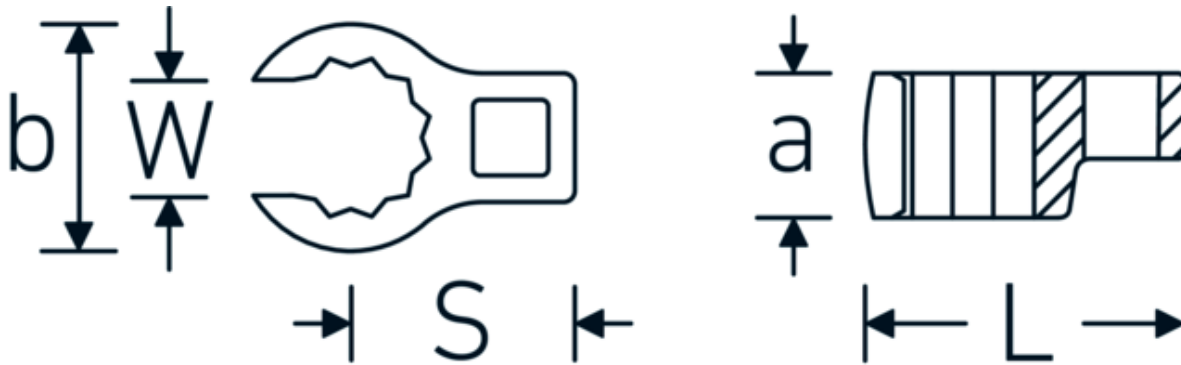

## CROW-RING spanner

440

Product no. 02190025  
GTIN 4018754141050  
Model 440 25

**Label.** 3/8 " CROW-RING spanner Spanner size 25mm L.49,3mm

- Features.**
- Chrome Alloy Steel, chrome plated
  - Caution! Modified settings on torque wrench

### Technical Drawing.

### Technical Attributes.

a	20 mm
Internal square drive (inch)	3/8 "
Width mm (b)	37,7 mm
Length mm (L)	49,3 mm
S	25,7 mm
Width across flats [mm]	25 mm
W	19 mm

## Variants.

Art. no.	Model no. (ERP)	Description	GTIN
01190008	440 8	1/4 " CROW-RING spanner Spanner size 8mm L.23,8mm	4018754149094
01190009	440 9	1/4 " CROW-RING spanner Spanner size 9mm L.28,5mm	4018754140985
01190010	440 10	1/4 " CROW-RING spanner Spanner size 10mm L.28,4mm	4018754000739
01190011	440 11	1/4 " CROW-RING spanner Spanner size 11mm L.28mm	4018754149100
01190012	440 12	1/4 " CROW-RING spanner Spanner size 12mm L.30,8mm	4018754000746
01190013	440 13	1/4 " CROW-RING spanner Spanner size 13mm L.32mm	4018754102099
01190014	440 14	1/4 " CROW-RING spanner Spanner size 14mm L.31,7mm	4018754000753
02190015	440 15	3/8 " CROW-RING spanner Spanner size 15mm L.36,5mm	4018754141029
02190016	440 16	3/8 " CROW-RING spanner Spanner size 16mm L.36,1mm	4018754003389
02190017	440 17	3/8 " CROW-RING spanner Spanner size 17mm L.39,2mm	4018754003396
02190018	440 18	3/8 " CROW-RING spanner Spanner size 18mm L.40,8mm	4018754003402
02190019	440 19	3/8 " CROW-RING spanner Spanner size 19mm L.40,5mm	4018754003419
02190020	440 20	3/8 " CROW-RING spanner Spanner size 20mm L.42,9mm	4018754141036
02190021	440 21	3/8 " CROW-RING spanner Spanner size 21mm L.42,8mm	4018754003426