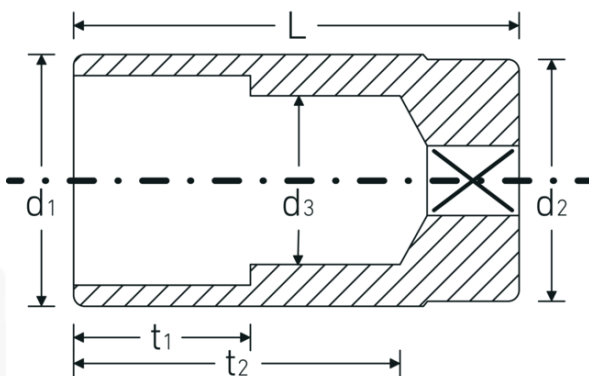

Socket

46a

Product no. **02420046**
 GTIN **4018754127030**
 Model **46 A 15/16**

Label. 3/8 " Socket Spanner size 15/16" L.65mm

- Features.**
- Long
 - ASME B 107.1, Fed. Spec. GGG-W-641, SAE AS 954-E
 - HPQ® heavy-duty steel, chrome-plated

Advantages.

Long

Technical Drawing.

Technical Attributes.

Drive profile bi-hex AS-Drive®

Logistics data.

Depth mm (IFS) 65

Internal square drive (inch)	3/8 "	Width mm (IFS)	32
d1	31,5 mm	Height mm (IFS)	32
d2	29 mm	Length (packed, mm)	180
d3	22,6 mm	Width (packed, mm)	100
Length mm (L)	65 mm	Height (packed, mm)	33
Spanner size [inch]	15/16 "	Volume (packed, dm3)	0.594 dm3
t1	30 mm	Art. no.	02420046
t2	50,7 mm	Weight (gross, kg)	0,880
		Weight PAP (kg)	0,000
		Weight PVC (kg)	0,006
		GTIN	4018754127030
		Country of origin	GERMANY
		Region of origin	Nordrhein-Westfalen
		WEEE/ElektroG	nicht ear-pflichtig
		Customs tariff no.	82042000
		Packing standard	5
		Weight	195 g