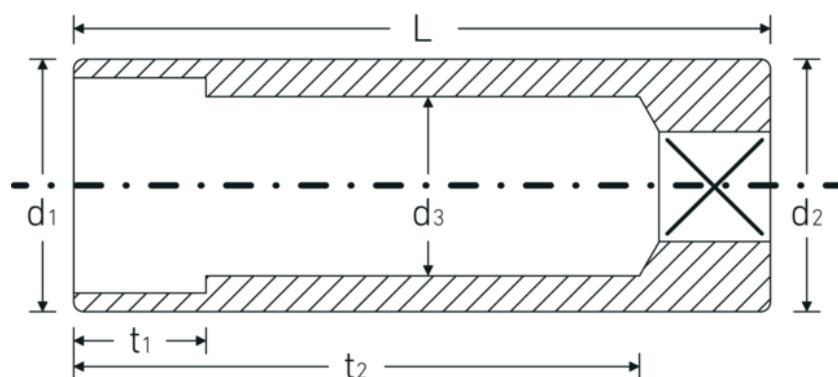

## Socket

40aDL

Product no. 01640024  
GTIN 4018754001705  
Model 40 ADL 3/8

**Label.** 1/4 " Socket Spanner size 3/8" L.50mm

**Features.**

- Long
- ASME B 107.1, Fed. Spec. GGG-W-641, SAE AS 954-E
- HPQ® heavy-duty steel, chrome-plated

## Technical Attributes.

Drive profile	bi-hex AS-Drive®
Internal square drive (inch)	1/4 "
d1	13,7 mm
d2	13,7 mm
d3	8,3 mm
Length mm (L)	50 mm
Spanner size [inch]	3/8 "
t1	9 mm
t2	39,7 mm

## Logistics data.

Depth mm (IFS)	50
Width mm (IFS)	14
Height mm (IFS)	14
Length (packed, mm)	100
Width (packed, mm)	90
Height (packed, mm)	15
Volume (packed, dm3)	0.135 dm3
Art. no.	01640024
Weight (gross, kg)	0,169
Weight PAP (kg)	0,000
Weight PVC (kg)	0,003
GTIN	4018754001705
Country of origin	GERMANY
Region of origin	Nordrhein-Westfalen
WEEE/ElektroG	nicht ear-pflichtig
Customs tariff no.	82042000
Packing standard	5
Weight	33 g