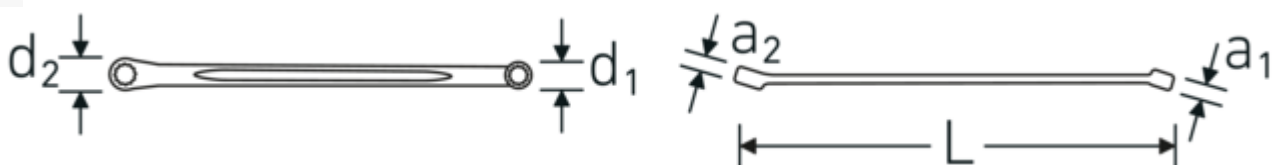

## Double ring wrench, inch, extra long, Spline-Drive profile

220aSP

Product no. 41161820  
GTIN 4018754133536  
Model 220aSP 18 x 20

**Label.** Double ring wrench Wrench size 9/16 " L.315mm

#### Double T-profile

Our combination and ring wrenches have an additional recess in the middle of the tool. Similar to the principle of a double T-beam, this provides a tremendous load capacity and maximum strength whilst reducing weight.

## Technical Attributes.

<b>a1</b>	10 mm
<b>a2</b>	11 mm
<b>Drive profile</b>	Spline-Drive
<b>d1</b>	21 mm
<b>d2</b>	23 mm
<b>Size of output profile</b>	18 x 20
<b>Length mm (L)</b>	315 mm
<b>Ring position</b>	15 °
<b>Wrench width 1 [inch]</b>	9/16 "
<b>Wrench width s 2 [inch]</b>	5/8 "

## Variants.

Product no.	Art. no. (ERP)	Description	GTIN
41160709	220aSP 7 x 9	Double ring wrench Wrench size 7/32 x 9/32 " L.185mm	4018754133499
41160810	220aSP 8 x 10	Double ring wrench Wrench size 1/4 x 5/16 " L.205mm	4018754133505
41161214	220aSP 12 x 14	Double ring wrench Wrench size 3/8 x 7/16 " L.250mm	4018754133512
41161618	220aSP 16 x 18	Double ring wrench Wrench size 1/2 x 9/16 " L.290mm	4018754133529
41161820	220aSP 18 x 20	Double ring wrench Wrench size 9/16 " L.315mm	4018754133536
41162224	220aSP 22 x 24	Double ring wrench Wrench size 11/16 x 3/4 " L.365mm	4018754133543
41162630	220aSP 26 x 30	Double ring wrench Wrench size 13/16 x 15/16 " L.410mm	4018754133550
41162832	220aSP 28 x 32	Double ring wrench Wrench size 7/8 " L.430mm	4018754133567