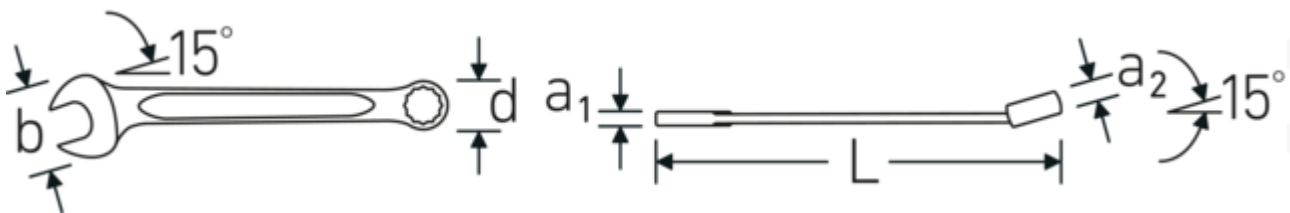

Combination spanner OPEN BOX, inch
OPEN BOX 13a

Product no. 40486666
GTIN 4018754020331
Model OPEN BOX 13a 1 5/8

Label. Combination spanner OPEN BOX long Spanner size 1 5/8 " L.480mm

Features. • Chrome Alloy Steel, chrome plated

Advantages.

Made in Germany – STAHLWILLE Combination spanner OPEN BOX, inch , open end 15 °angled, length 480 mm, DIN 3113 Form A / ISO 7738 Form A, , 40486666.

Technical Drawing.

Technical Attributes.

a1	11 mm
a2	19 mm
Width mm (b)	88 mm
d	58 mm

Logistics data.

Depth mm (IFS)	480
Width mm (IFS)	88
Height mm (IFS)	32
Length (packed, mm)	481
Width (packed, mm)	89

DIN	DIN 3113 Form A / ISO 7738 Form A	Height (packed, mm)	33
Length mm (L)	480 mm	Volume (packed, dm³)	1.412697 dm ³
Jaw angle	15 °	Art. no.	40486666
Ring position	15 °	Weight (gross, kg)	0,980
Spanner width 1 [inch]	1 5/8 "	Weight PAP (kg)	0,000
Spanner width s 2 [inch]	1 5/8 "	Weight PVC (kg)	0,017
		GTIN	4018754020331
		Country of origin	GERMANY
		Region of origin	Nordrhein-Westfalen
		WEEE/ElektroG	nicht ear-pflichtig
		Customs tariff no.	82041100
		Packing standard	1
		Weight	1021 g