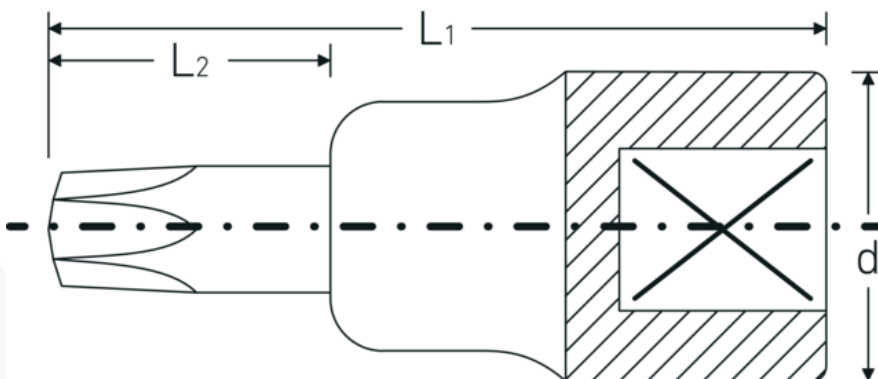

Screwdriver socket

54TXB

Product no. **03110055**
GTIN **4018754102051**
Model **54 TXB T 55**

Label. 1/2 " Screwdriver socket L.58mm

- Features.**
- for inside TORX® screws, tamper proof
 - with hollow point (TORX® Tamper Resistant)
 - Chrome Alloy Steel, chrome plated

Advantages.

For recessed TORX® screws

Technical Drawing.

Technical Attributes.

Drive profile

TORX®

Logistics data.

Depth mm (IFS)

58

Internal square drive (inch)	1/2 "	Width mm (IFS)	24
d	23,7 mm	Height mm (IFS)	24
Size of output profile	T55	Length (packed, mm)	120
L1	58 mm	Width (packed, mm)	100
L2	18 mm	Height (packed, mm)	24
		Volume (packed, dm3)	0.288 dm3
		Art. no.	03110055
		Weight (gross, kg)	0,550
		Weight PAP (kg)	0,000
		Weight PVC (kg)	0,006
		GTIN	4018754102051
		Country of origin	GERMANY
		Region of origin	Nordrhein-Westfalen
		WEEE/ElektroG	nicht ear-pflichtig
		Customs tariff no.	82042000
		Packing standard	5
		Weight	111 g