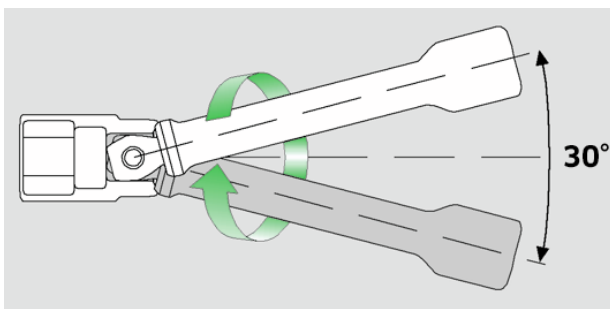

Wobble-Drive extensions 1/2"

509W

Product no. **13010008**
GTIN **4018754091171**
Model **509W/10**

Label.

1/2 " Wobble-Drive extension L.255mm

Technical Attributes.

External square drive (inch)	1/2
Internal square drive (inch)	1/2 "
d	23,2 mm
Size	10
Length mm (L)	255 mm

Logistics data.

Depth mm (IFS)	256
Width mm (IFS)	23
Height mm (IFS)	23
Length (packed, mm)	270
Width (packed, mm)	110
Height (packed, mm)	23
Volume (packed, dm3)	0.6831 dm3
Product no.	13010008
Weight (gross, kg)	1,705
Weight PAP (kg)	0,000
Weight PVC (kg)	0,012
GTIN	4018754091171
Country of origin	GERMANY
Region of origin	Nordrhein-Westfalen
WEEE/ElektroG	nicht ear-pflichtig
Customs tariff no.	82042000

Packing standard	5
Weight	341 g

Variants.

Product no.	Model no. (ERP)	Description	GTIN
13010005	509W/2	1/2 " Wobble-Drive extension L.52mm	4018754091140
13010006	509W/3	1/2 " Wobble-Drive extension L.75mm	4018754091157
13010007	509W/5	1/2 " Wobble-Drive extension L.130mm	4018754091164
13010008	509W/10	1/2 " Wobble-Drive extension L.255mm	4018754091171