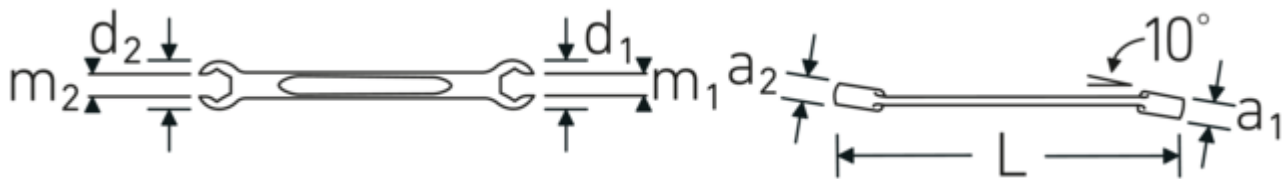

Technical Drawing.

Technical Attributes.

a1	8,5 mm
a2	9 mm
Drive profile	hex AS-Drive®
d1	19,5 mm
d2	21,5 mm
DIN	DIN 3118 / ISO 3318

Logistics data.

Depth mm (IFS)	155
Width mm (IFS)	22
Height mm (IFS)	11
Length (packed, mm)	157
Width (packed, mm)	48
Height (packed, mm)	44