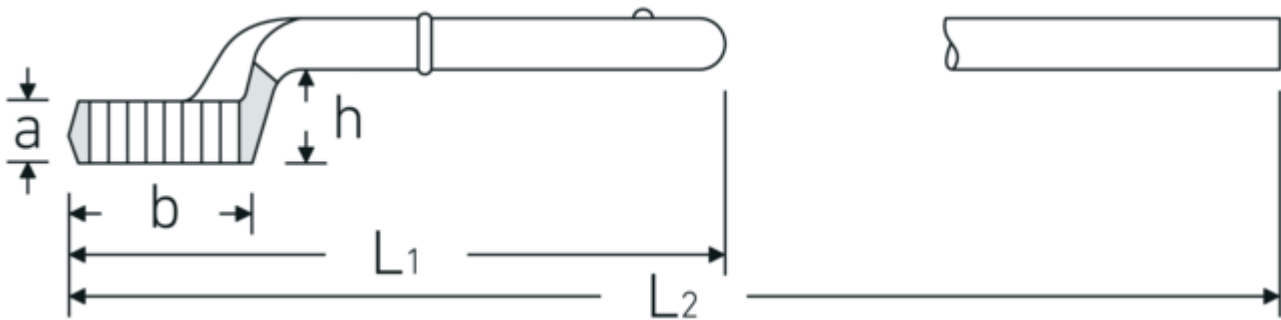

Heavy duty ring wrench

5

Product no. **42020042**
GTIN **4018754023493**
Model **5 42**

Label.

Heavy duty ring wrench Wrench size 42mm L.265mm

Technical Drawing.

Technical Attributes.

a	22 mm
Width mm (b)	62 mm
for no.	2
Height mm (h)	39,5 mm
L1	265 mm
L2	750 mm
Wrench width 1 [mm]	42 mm

Logistics data.

Depth mm (IFS)	270
Width mm (IFS)	63
Height mm (IFS)	55
Length (packed, mm)	270
Width (packed, mm)	63
Height (packed, mm)	55
Volume (packed, dm ³)	0.93555 dm ³
Product no.	42020042
Weight (gross, kg)	0,919
Weight PAP (kg)	0,000