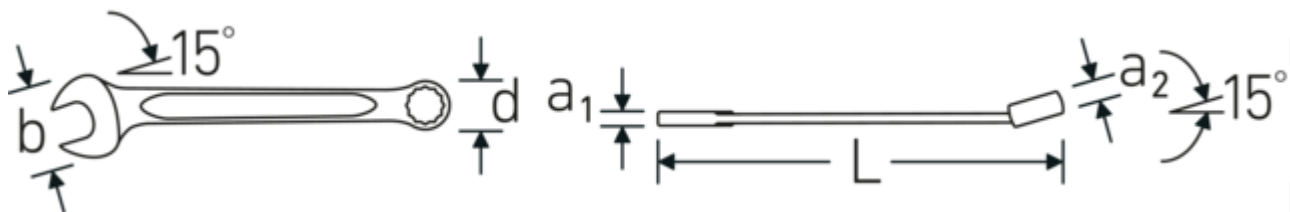

Technologies and features.

Double T-profile

Our combination and ring wrenches have an additional recess in the middle of the tool. Similar to the principle of a double T-beam, this provides a tremendous load capacity and maximum strength whilst reducing weight.

Offset Shaft Design

STAHLWILLE wrenches are reinforced between the jaw and shaft, as this is where the greatest forces are exerted. The special design strengthens the stress zones, thus reducing the risk of breakage to a minimum.

Technical Attributes.

a1	5,3 mm
a2	8,5 mm
Drive profile	bi-hex AS-Drive®
Width mm (b)	32 mm
d	20,6 mm
DIN	DIN 3113 Form A / ISO 7738 Form A
Length mm (L)	165 mm
Jaw angle	15 °
Wrench width 1 [mm]	14 mm
Ring position	15 °

Wrench width 2 [mm]	14 mm	GTIN	4018754018796
t	10 mm	Country of origin	GERMANY
		Region of origin	Nordrhein-Westfalen
		WEEE/ElektroG	nicht ear-pflichtig
		Customs tariff no.	82041100
		Packing standard	10
		Weight	68 g