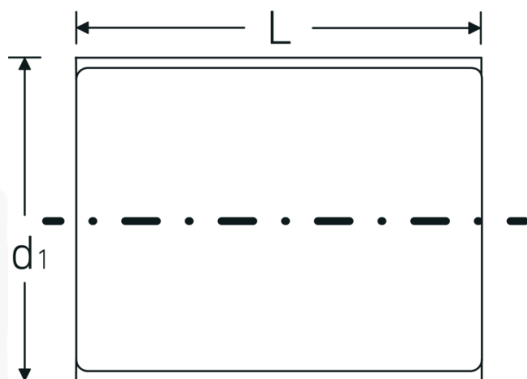

VDE socket

12179 VDE

Product no. **03370019**
GTIN **4018754253807**
Model **12179 VDE-19**

Label. 1/2 " VDE socket Spanner size 19mm L.56mm

- Features.**
- HPQ® heavy-duty steel, chrome-plated
 - VDE insulated up to 1000 V
 - DIN EN 60900
 - Protective insulation according to IEC 900 - AC/1000 V AC/1000 V
 - Double hexagon AS-drive

Advantages.

HPQ® heavy duty steel, chrome plated

Technical Drawing.

Technical Attributes.

| | |
|-------------------------------------|------------------|
| Drive profile | bi-hex AS-Drive® |
| Internal square drive (inch) | 1/2 " |
| d1 | 31,2 mm |
| DIN | DIN EN 60900 |
| Length mm (L) | 56 mm |
| Width across flats [mm] | 19 mm |

Logistics data.

| | |
|-----------------------------|---------------------|
| Depth mm (IFS) | 55 |
| Width mm (IFS) | 32 |
| Height mm (IFS) | 32 |
| Length (packed, mm) | 75 |
| Width (packed, mm) | 40 |
| Height (packed, mm) | 40 |
| Volume (packed, dm3) | 0.12 dm3 |
| Art. no. | 03370019 |
| Weight (gross, kg) | 0,095 |
| Weight PAP (kg) | 0,000 |
| Weight PVC (kg) | 0,002 |
| GTIN | 4018754253807 |
| Country of origin | GERMANY |
| Region of origin | Nordrhein-Westfalen |
| WEEE/ElektroG | nicht ear-pflichtig |
| Customs tariff no. | 82042000 |
| Packing standard | 1 |
| Weight | 94 g |