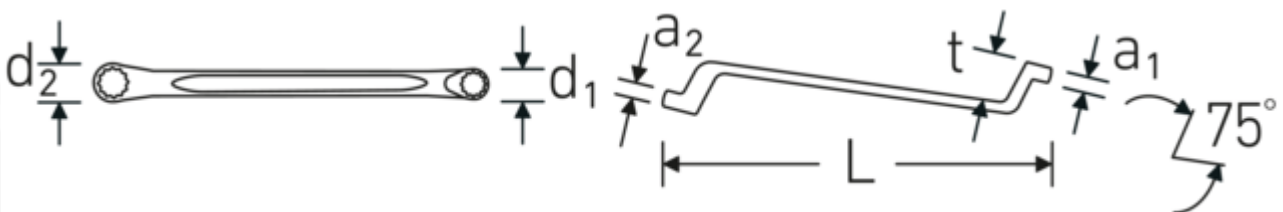

Double-ended ring spanner, metric, offset

StahlwilleSTABIL®20

Product no. 41042224
GTIN 4018754021055
Model StahlwilleSTABIL 20 22 x 24

Label. Double-ended ring spanner Spanner size 22 x 24 mm L.330mm

Features. StahlwilleSTABIL®

- offset
- DIN 838/ISO 10104
- Chrome Alloy Steel, chrome plated

Advantages.

Low-crank

The distinctive STAHLWILLE rounded finish gives the combination spanner a non-slip and pleasant feel for safe working, even with oil-smearred hands.

Manufactured from durable chrome-alloy steel for a long service life and resistance to wear.

Technical Drawing.

Technical Attributes.

a1	14 mm
a2	14 mm
Drive profile	bi-hex AS-Drive®
d1	32,1 mm
d2	34,7 mm
Length mm (L)	330 mm
Spanner width 1 [mm]	22 mm
Ring position	75 °
Spanner width 2 [mm]	24 mm
t	34 mm

Logistics data.

Depth mm (IFS)	340
Width mm (IFS)	40
Height mm (IFS)	35
Length (packed, mm)	360
Width (packed, mm)	95
Height (packed, mm)	37
Volume (packed, dm3)	1.2654 dm3
Art. no.	41042224
Weight (gross, kg)	1,930
Weight PAP (kg)	0,000
Weight PVC (kg)	0,016
GTIN	4018754021055
Country of origin	GERMANY
Region of origin	Nordrhein-Westfalen
WEEE/ElektroG	nicht ear-pflichtig
Customs tariff no.	82041100
Packing standard	5
Weight	368 g