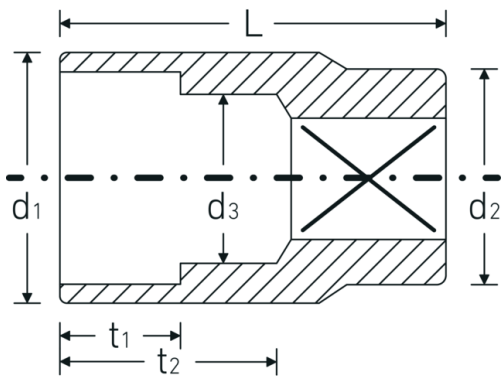

Sockets 3/8", metric

45

Product no. **02010008**
GTIN **4018754001910**
Model **45 8**

Label. 3/8 " Socket Wrench size 8mm L.25mm

Technical Drawing.

Technical Attributes.

Drive profile	bi-hex AS-Drive®
Internal square drive (inch)	3/8 "
d1	11,7 mm
d2	16,5 mm
d3	7 mm
DIN	DIN 3124 / ISO 2725-1, ASME B 107.5M, DIN EN 3709
Length mm (L)	25 mm
Width across flats [mm]	8 mm

Logistics data.

Depth mm (IFS)	23
Width mm (IFS)	17
Height mm (IFS)	17
Length (packed, mm)	86
Width (packed, mm)	35
Height (packed, mm)	24
Volume (packed, dm3)	0.07224 dm3
Product no.	02010008
Weight (gross, kg)	0,185

Variants.

Product no.	Model no. (ERP)	Description	GTIN
02010007	45 7	3/8 " Socket Wrench size 7mm L.24mm	4018754001903
02010008	45 8	3/8 " Socket Wrench size 8mm L.25mm	4018754001910
02010009	45 9	3/8 " Socket Wrench size 9mm L.25mm	4018754001927
02010010	45 10	3/8 " Socket Wrench size 10mm L.27mm	4018754001934
02010011	45 11	3/8 " Socket Wrench size 11mm L.27mm	4018754001941
02010012	45 12	3/8 " Socket Wrench size 12mm L.28mm	4018754001958
02010013	45 13	3/8 " Socket Wrench size 13mm L.30mm	4018754001965
02010014	45 14	3/8 " Socket Wrench size 14mm L.30mm	4018754001972
02010015	45 15	3/8 " Socket Wrench size 15mm L.31mm	4018754001989
02010016	45 16	3/8 " Socket Wrench size 16mm L.31mm	4018754001996
02010017	45 17	3/8 " Socket Wrench size 17mm L.31mm	4018754002009
02010018	45 18	3/8 " Socket Wrench size 18mm L.32mm	4018754002016
02010019	45 19	3/8 " Socket Wrench size 19mm L.32mm	4018754002023
02010020	45 20	3/8 " Socket Wrench size 20mm L.34mm	4018754002030
02010021	45 21	3/8 " Socket Wrench size 21mm L.34mm	4018754002047
02010022	45 22	3/8 " Socket Wrench size 22mm L.35mm	4018754002054
02010024	45 24	3/8 " Socket Wrench size 24mm L.35mm	4018754149148