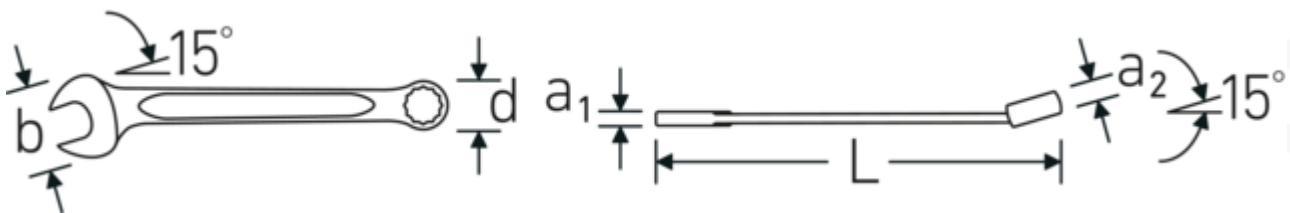

Combination spanner OPEN BOX, inch
OPEN BOX 13a

Product no. **40484242**
GTIN **4018754020225**
Model **OPEN BOX 13a 13/16**

Label. Combination spanner OPEN BOX long Spanner size 13/16 " L.260mm

Features. • Chrome Alloy Steel, chrome plated

Advantages.

Made in Germany – STAHLWILLE Combination spanner OPEN BOX, inch , open end 15 °angled, length 260 mm, DIN 3113 Form A / ISO 7738 Form A, , 40484242.

Technical Drawing.

Technical Attributes.

a1	7,3 mm
a2	13 mm
Width mm (b)	47 mm
d	30 mm

Logistics data.

Depth mm (IFS)	260
Width mm (IFS)	47
Height mm (IFS)	13
Length (packed, mm)	270
Width (packed, mm)	65

DIN	DIN 3113 Form A / ISO 7738 Form A	Height (packed, mm)	20
Length mm (L)	260 mm	Volume (packed, dm³)	0.351 dm ³
Jaw angle	15 °	Art. no.	40484242
Ring position	15 °	Weight (gross, kg)	1,020
Spanner width 1 [inch]	13/16 "	Weight PAP (kg)	0,000
Spanner width s 2 [inch]	13/16 "	Weight PVC (kg)	0,013
		GTIN	4018754020225
		Country of origin	GERMANY
		Region of origin	Nordrhein-Westfalen
		WEEE/ElektroG	nicht ear-pflichtig
		Customs tariff no.	82041100
		Packing standard	5
		Weight	204 g