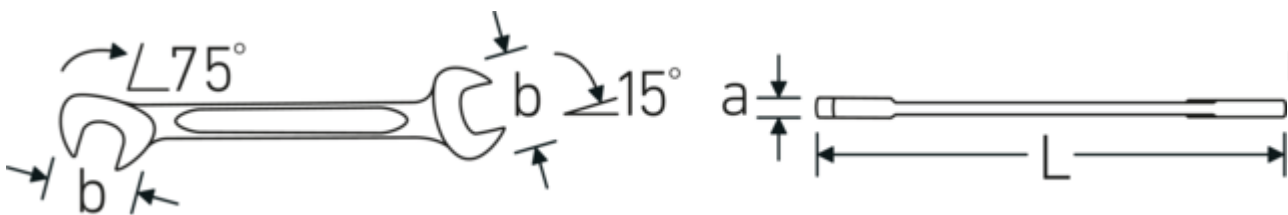

Small double-open ended spanner
ELECTRIC, inch

ELECTRIC 12a

Product no. **40461515**
GTIN **4018754019960**
Model **ELECTRIC 12a 15/64**

Label.

Double open-ended spanner, small Spanner size 15/64 " L.78mm

Features.

- spanners with equal widths across flats
- straight design, jaw position 15° and 75°
- sturdy, slim and lightweight intelligent design
- high bending strength due to double T-profile
- STAHLWILLE's round finish ensures a surface that is pleasant to the skin and has a good grip
- extremely sturdy, exceptionally durable
- drop-forged, hardened and cooled in oil bath
- chrome-alloy steel, chrome plated

Technical Drawing.

Technical Attributes.

| | |
|------------------------|---------|
| a | 2 mm |
| Width mm (b) | 12,6 mm |
| Length mm (L) | 78 mm |
| Jaw angle | 15/75 ° |
| Spanner width 1 [inch] | 15/64 " |

Logistics data.

| | |
|---------------------|----|
| Depth mm (IFS) | 78 |
| Width mm (IFS) | 13 |
| Height mm (IFS) | 2 |
| Length (packed, mm) | 90 |
| Width (packed, mm) | 40 |

| | | | |
|---------------------------------|---------|-----------------------------|---------------------|
| Spanner width s 2 [inch] | 15/64 " | Height (packed, mm) | 10 |
| | | Volume (packed, dm3) | 0.036 dm3 |
| | | Art. no. | 40461515 |
| | | Weight (gross, kg) | 0,063 |
| | | Weight PAP (kg) | 0,000 |
| | | Weight PVC (kg) | 0,002 |
| | | GTIN | 4018754019960 |
| | | Country of origin | GERMANY |
| | | Region of origin | Nordrhein-Westfalen |
| | | WEEE/ElektroG | nicht ear-pflichtig |
| | | Customs tariff no. | 82041100 |
| | | Packing standard | 10 |
| | | Weight | 6 g |