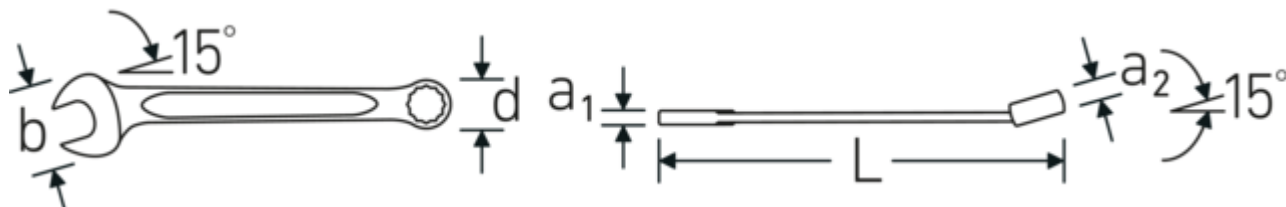

Technologies and features.

Double T-profile

Our combination and ring spanners have an additional recess in the middle of the tool. Similar to the principle of a double T-beam, this provides a tremendous load capacity and maximum strength whilst reducing weight.

Offset Shaft Design

Our spanners are specially designed with additional reinforcement in the load zones where the greatest amount of force is transmitted - namely where the jaw meets the shank - in order to prevent deformation.

Technical Attributes.

a1	8,4 mm
a2	14,5 mm
Drive profile	bi-hex AS-Drive®
Width mm (b)	55 mm
d	36,3 mm
DIN	DIN 3113 Form A / ISO 7738 Form A
Length mm (L)	300 mm
Jaw angle	15 °
Spanner width 1 [mm]	25 mm
Ring position	15 °
Spanner width 2 [mm]	25 mm
t	5 mm