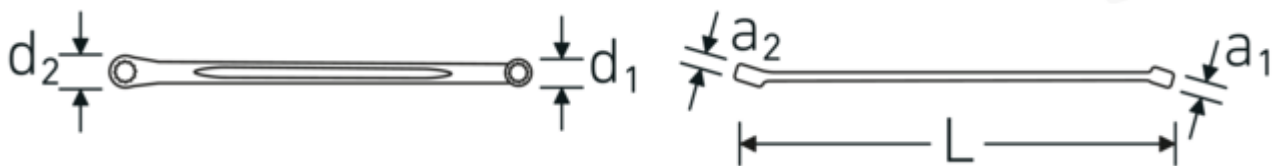

## Double ring wrench, inch, extra long

220a

Product no. **41433234**  
GTIN **4018754156801**  
Model **220a 1/2 x 9/16**

### Label.

Double ring wrench Wrench size 1/2 x 9/16 " L.290mm

### Technical Attributes.

a1	9,5 mm
a2	9,5 mm
Drive profile	bi-hex AS-Drive®
d1	18,5 mm
d2	21 mm
Length mm (L)	290 mm
Ring position	15 °

## Variants.

Product no.	Art. no. (ERP)	Description	GTIN
41431416	220a 7/32 x 1/4	Double ring wrench Wrench size 7/32 x 1/4 " L.184mm	4018754156771
41431620	220a 1/4 x 5/16	Double ring wrench Wrench size 1/4 x 5/16 " L.205mm	4018754156788
41432428	220a 3/8 x 7/16	Double ring wrench Wrench size 3/8 x 7/16 " L.250mm	4018754156795
41433234	220a 1/2 x 9/16	Double ring wrench Wrench size 1/2 x 9/16 " L.290mm	4018754156801
41433640	220a 5/8 x 3/4	Double ring wrench Wrench size 5/8 x 3/4 " L.363mm	4018754156818
41433840	220a 11/16 x 3/4	Double ring wrench Wrench size 11/16 x 3/4 " L.365mm	4018754156825