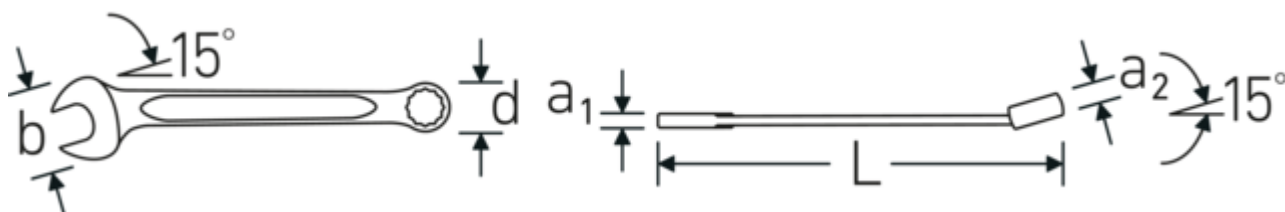

### Double T-profile

Our combination and ring wrenches have an additional recess in the middle of the tool. Similar to the principle of a double T-beam, this provides a tremendous load capacity and maximum strength whilst reducing weight.

### Offset Shaft Design

STAHLWILLE wrenches are reinforced between the jaw and shaft, as this is where the greatest forces are exerted. The special design strengthens the stress zones, thus reducing the risk of breakage to a minimum.

## Technical Drawing.