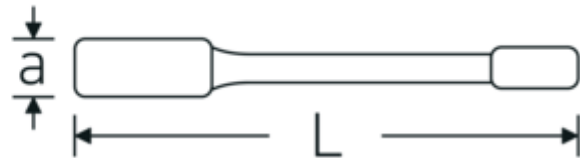

## Technical Drawing.

## Technical Attributes.

a	19,5 mm
Width mm (b)	60 mm
DIN	DIN 7444
Length mm (L)	205 mm
Wrench width 1 [mm]	38 mm

## Logistics data.

Depth mm (IFS)	205
Width mm (IFS)	58
Height mm (IFS)	18
Length (packed, mm)	205
Width (packed, mm)	58
Height (packed, mm)	18
Volume (packed, dm <sup>3</sup> )	0.21402 dm <sup>3</sup>
Product no.	42050038
Weight (gross, kg)	0,500
Weight PAP (kg)	0,000
Weight PVC (kg)	0,000
GTIN	4018754024155
Country of origin	GERMANY

42050180	4205 180	Impact ring wrench Wrench size 180mm L.650mm	4018754024537
42050210	4205 210	Impact ring wrench Wrench size 210mm L.750mm	4018754024575