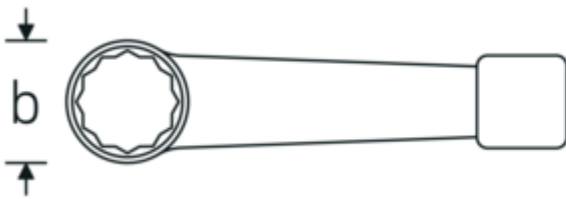

## Impact ring wrench, metric

**4205**

Product no. **42050038**  
GTIN **4018754024155**  
Model **4205 38**

**Label.** Impact ring wrench Wrench size 38mm L.205mm

## Technical Drawing.

## Technical Attributes.

a	19,5 mm
Width mm (b)	60 mm
DIN	DIN 7444
Length mm (L)	205 mm
Wrench width 1 [mm]	38 mm

## Logistics data.

Depth mm (IFS)	205
Width mm (IFS)	58
Height mm (IFS)	18
Length (packed, mm)	205
Width (packed, mm)	58
Height (packed, mm)	18
Volume (packed, dm <sup>3</sup> )	0.21402 dm <sup>3</sup>
Product no.	42050038
Weight (gross, kg)	0,500
Weight PAP (kg)	0,000
Weight PVC (kg)	0,000
GTIN	4018754024155
Country of origin	GERMANY