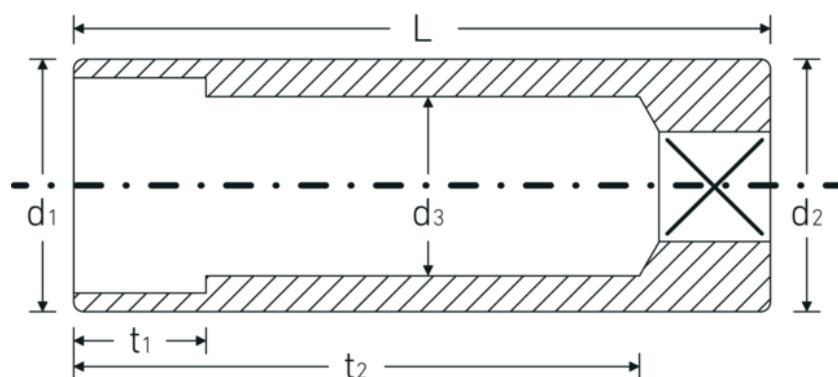

Socket

40aDL

Product no. 01640022
GTIN 4018754001699
Model 40 ADL 11/32

Label. 1/4 " Socket Spanner size 11/32" L.50mm

Features.

- Long
- ASME B 107.1, Fed. Spec. GGG-W-641, SAE AS 954-E
- HPQ® heavy-duty steel, chrome-plated

Technical Drawing.

Technical Attributes.

Drive profile	bi-hex AS-Drive®
Internal square drive (inch)	1/4 "
d1	12,7 mm
d2	12,7 mm
d3	8,1 mm
Length mm (L)	50 mm
Spanner size [inch]	11/32 "
t1	9 mm
t2	39,7 mm

Logistics data.

Depth mm (IFS)	50
Width mm (IFS)	13
Height mm (IFS)	13
Length (packed, mm)	110
Width (packed, mm)	80
Height (packed, mm)	13
Volume (packed, dm3)	0.1144 dm3
Art. no.	01640022
Weight (gross, kg)	0,130
Weight PAP (kg)	0,000
Weight PVC (kg)	0,003
GTIN	4018754001699
Country of origin	GERMANY
Region of origin	Nordrhein-Westfalen
WEEE/ElektroG	nicht ear-pflichtig
Customs tariff no.	82042000
Packing standard	5
Weight	26 g