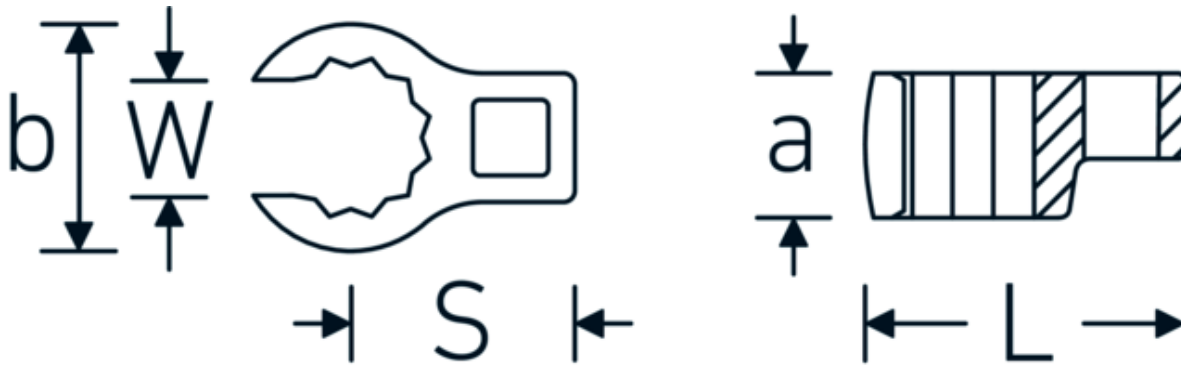

## CROW-RING spanner

440a

Product no. **03490076**  
GTIN **4018754008551**  
Model **440 A 2 1/4**

**Label.** 1/2 " CROW-RING spanner Spanner size 2 1/4" L.91,2mm

- Features.**
- Chrome Alloy Steel, chrome plated
  - caution! Modified settings on torque wrench
  - size 3/8: for Volvo aircraft engine, type "JAS"

## Technical Drawing.

## Technical Attributes.

a	29,5 mm
Internal square drive (inch)	1/2 "
Width mm (b)	78,7 mm
Length mm (L)	91,2 mm
S	48,2 mm
Spanner size [inch]	2 1/4 "

## Logistics data.

Depth mm (IFS)	91
Width mm (IFS)	78
Height mm (IFS)	30
Length (packed, mm)	91
Width (packed, mm)	78
Height (packed, mm)	30

<b>W</b>	42,8 mm	<b>Volume (packed, dm3)</b>	0.21294 dm3
		<b>Art. no.</b>	03490076
		<b>Weight (gross, kg)</b>	0,337
		<b>Weight PAP (kg)</b>	0,000
		<b>Weight PVC (kg)</b>	0,005
		<b>GTIN</b>	4018754008551
		<b>Country of origin</b>	GERMANY
		<b>Region of origin</b>	Nordrhein-Westfalen
		<b>WEEE/ElektroG</b>	nicht ear-pflichtig
		<b>Customs tariff no.</b>	82042000
		<b>Packing standard</b>	1
		<b>Weight</b>	337 g