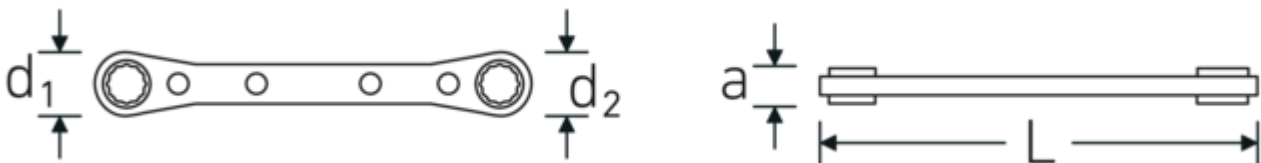

## Ratchet ring wrench, inch, Spline-Drive profile

25aSP

Product no. **41572022**  
GTIN **4018754209392**  
Model **25aSP 20 x 22**

**Label.** Ratchet ring wrench Wrench size 5/8 " L.205mm

### Technical Drawing.

### Technical Attributes.

<b>a</b>	12 mm
<b>Drive profile</b>	Spline-Drive
<b>d1</b>	33 mm
<b>d2</b>	36 mm
<b>Size of output profile</b>	20 x 22
<b>Length mm (L)</b>	205 mm
<b>Wrench width 1 [inch]</b>	5/8 "
<b>Wrench width s 2 [inch]</b>	11/16 "

## Variants.

Product no.	Art. no. (ERP)	Description	GTIN
41570810	25aSP 8 x 10	Ratchet ring wrench Wrench size 1/4 x 5/16 " L.109mm	4018754209361
41571214	25aSP 12 x 14	Ratchet ring wrench Wrench size 3/8 x 7/16 " L.139mm	4018754209378
41571618	25aSP 16 x 18	Ratchet ring wrench Wrench size 1/2 x 9/16 " L.174mm	4018754209385
41572022	25aSP 20 x 22	Ratchet ring wrench Wrench size 5/8 " L.205mm	4018754209392
41572428	25aSP 24 x 28	Ratchet ring wrench Wrench size 3/4 x 7/8 " L.235mm	4018754209408