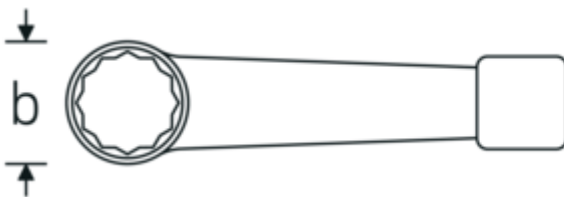

Impact ring spanner, metric

4205

Product no. **42050075**
GTIN **4018754024322**
Model **4205 75**

Label. Striking face ring spanner Spanner size 75mm L.325mm

Features.

- DIN 7444
- special steel, grey

Advantages.

DIN 7444.

Technical Drawing.

Technical Attributes.

a	34 mm
Width mm (b)	114,5 mm
DIN	DIN 7444
Length mm (L)	325 mm
Spanner width 1 [mm]	75 mm

Logistics data.

Depth mm (IFS)	330
Width mm (IFS)	110
Height mm (IFS)	33
Length (packed, mm)	330
Width (packed, mm)	110
Height (packed, mm)	33

Volume (packed, dm3)	1.1979 dm3
Art. no.	42050075
Weight (gross, kg)	2,780
Weight PAP (kg)	0,000
Weight PVC (kg)	0,000
GTIN	4018754024322
Country of origin	GERMANY
Region of origin	Nordrhein-Westfalen
WEEE/ElektroG	nicht ear-pflichtig
Customs tariff no.	82041100
Packing standard	1
Weight	2780 g

42050165	4205 165	Striking face ring spanner Spanner size 165mm L.650mm	4018754024506
42050170	4205 170	Striking face ring spanner Spanner size 170mm L.650mm	4018754024513
42050175	4205 175	Striking face ring spanner Spanner size 175mm L.650mm	4018754024520
42050180	4205 180	Striking face ring spanner Spanner size 180mm L.650mm	4018754024537
42050210	4205 210	Striking face ring spanner Spanner size 210mm L.750mm	4018754024575