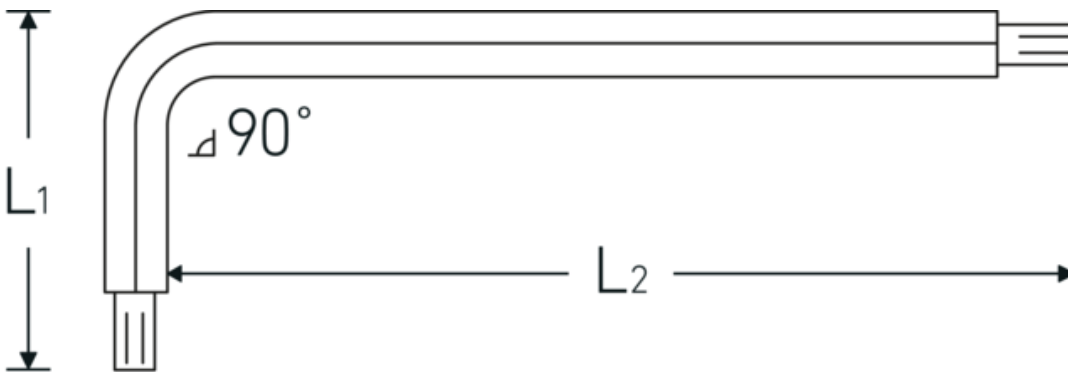

**10767**

Product no. **43263012**  
 GTIN **4018754332854**  
 Model **10767 12 KUGELKOPF-  
 WINKELSCHRAUBENDREHER  
 SECHSKANT**

**Label.**

Hex ballpoint L-wrench Hex drive 12mm L.45mm x 248mm

**Technical Drawing.**

**Technical Attributes.**

Drive profile	hex
External hex drive (mm)	12 mm
L1	45 mm
L2	248 mm

**Logistics data.**

Depth mm (IFS)	255
Width mm (IFS)	55
Height mm (IFS)	13
Length (packed, mm)	300
Width (packed, mm)	190
Height (packed, mm)	15
Volume (packed, dm <sup>3</sup> )	0.855 dm <sup>3</sup>
Product no.	43263012
Weight (gross, kg)	2.804