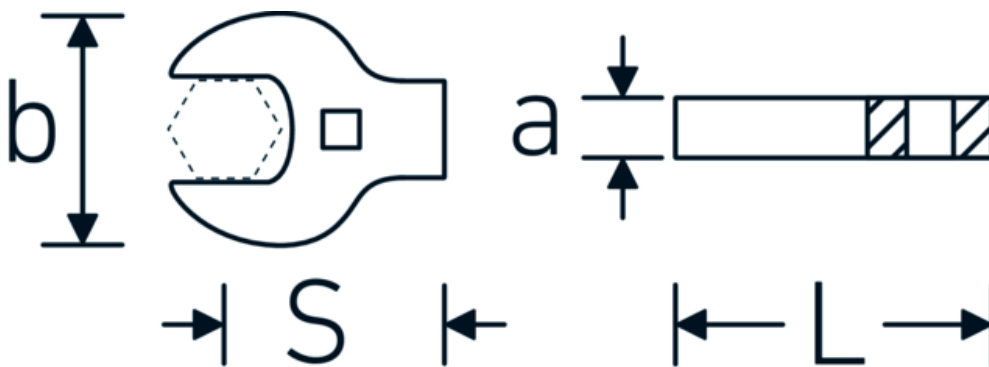

CROW-FOOT wrench heavy-duty, inch
540a HD

Product no. **03501074**
GTIN **4018754198191**
Model **540A HD SW 2.1/8**

Label. 1/2 " CROW-FOOT wrench heavy-duty Wrench size 2 1/8" L.91,5mm

Technical Drawing.

Technical Attributes.

a	16 mm
Internal square drive (inch)	1/2 "
Width mm (b)	92,8 mm

Logistics data.

Depth mm (IFS)	150
Width mm (IFS)	140
Height mm (IFS)	20

Length mm (L)	91,5 mm	Length (packed, mm)	150
S	54,2 mm	Width (packed, mm)	140
Wrench size [inch]	2 1/8 "	Height (packed, mm)	20
		Volume (packed, dm3)	0.42 dm3
		Product no.	03501074
		Weight (gross, kg)	0,465
		Weight PAP (kg)	0,000
		Weight PVC (kg)	0,006
		GTIN	4018754198191
		Country of origin	GERMANY
		Region of origin	Nordrhein-Westfalen
		WEEE/ElektroG	nicht ear-pflichtig
		Customs tariff no.	82042000
		Packing standard	1
		Weight	460 g