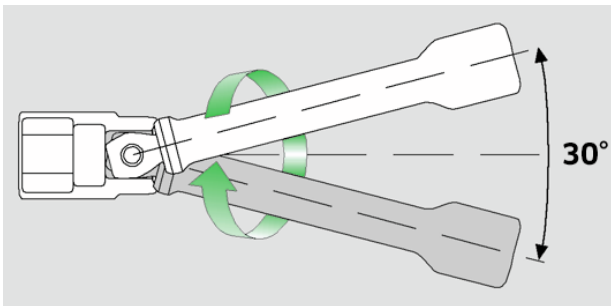

Extension w.wobble-drive

427W

Product no. **12010008**
GTIN **4018754091126**
Model **427W/5**

Label. 3/8 " Extension w.wobble-drive L.125mm

Features.

- swivel angle 15° each side
- max. torque 80 N·m

Advantages.

Pivot angles up to 15° to each side.

Technical Attributes.

External square drive (inch)	3/8
Internal square drive (inch)	3/8 "
d	17 mm
Size	5
Length mm (L)	125 mm

Logistics data.

Depth mm (IFS)	125
Width mm (IFS)	17
Height mm (IFS)	17
Length (packed, mm)	138
Width (packed, mm)	45
Height (packed, mm)	36
Volume (packed, dm ³)	0.22356 dm ³
Art. no.	12010008

Weight (gross, kg)	0,525
Weight PAP (kg)	0,000
Weight PVC (kg)	0,004
GTIN	4018754091126
Country of origin	GERMANY
Region of origin	Nordrhein-Westfalen
WEEE/ElektroG	nicht ear-pflichtig
Customs tariff no.	82042000
Packing standard	5
Weight	104 g