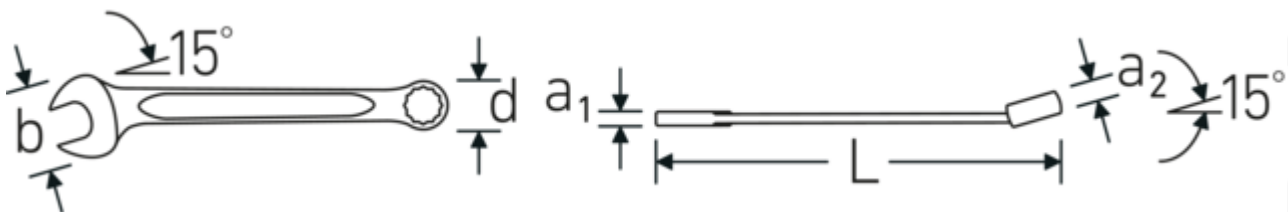

Technical Drawing.

Technical Attributes.

a1	5,8 mm
a2	10 mm
Drive profile	bi-hex AS-Drive®
Width mm (b)	37 mm
d	23,2 mm
DIN	DIN 3113 Form A / ISO 7738 Form A
Length mm (L)	180 mm
Jaw angle	15 °
Wrench width 1 [mm]	16 mm
Ring position	15 °

Logistics data.

Depth mm (IFS)	182
Width mm (IFS)	35
Height mm (IFS)	15
Length (packed, mm)	210
Width (packed, mm)	65
Height (packed, mm)	44
Volume (packed, dm3)	0.6006 dm3
Product no.	40081616
Weight (gross, kg)	0,905
Weight PAP (kg)	0,000
Weight PVC (kg)	0,009