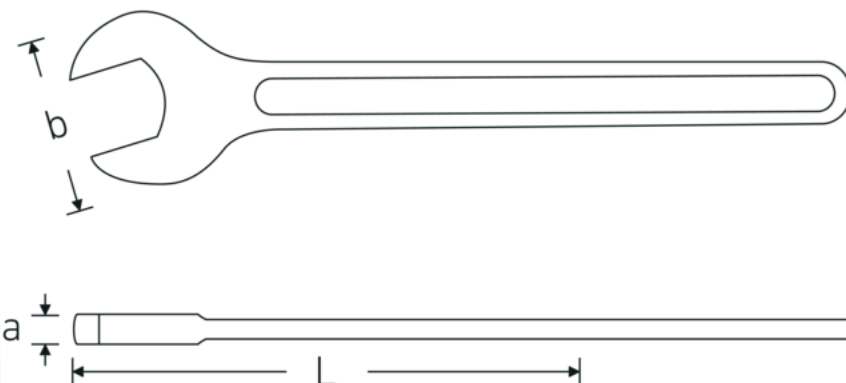

Open-ended spanner, metric

4004

Product no. **40040410**
GTIN **4018754018352**
Model **4004 41**

Label. Open-ended spanner Spanner size 41mm L.335mm

Features.

- DIN 894 up to 85 mm
- special tool steel, grey finish

Advantages.

DIN 894 up to 85 mm.

Technical Drawing.

Technical Attributes.

a 12,8 mm
Width mm (b) 83,5 mm

Logistics data.

Depth mm (IFS) 340
Width mm (IFS) 90

DIN	DIN 894	Height mm (IFS)	14
Length mm (L)	335 mm	Length (packed, mm)	340
Spanner width 1 [mm]	41 mm	Width (packed, mm)	90
		Height (packed, mm)	14
		Volume (packed, dm3)	0.4284 dm3
		Art. no.	40040410
		Weight (gross, kg)	0,600
		Weight PAP (kg)	0,000
		Weight PVC (kg)	0,000
		GTIN	4018754018352
		Country of origin	GERMANY
		Region of origin	Nordrhein-Westfalen
		WEEE/ElektroG	nicht ear-pflichtig
		Customs tariff no.	82041100
		Packing standard	1
		Weight	555 g

Variants.

Art. no.	Art. no. (ERP)	Description	GTIN
40040240	4004 24	Open-ended spanner Spanner size 24mm L.215mm	4018754018307
40040270	4004 27	Open-ended spanner Spanner size 27mm L.238mm	4018754018314
40040300	4004 30	Open-ended spanner Spanner size 30mm L.261mm	4018754018321
40040320	4004 32	Open-ended spanner Spanner size 32mm L.273mm	4018754018338
40040360	4004 36	Open-ended spanner Spanner size 36mm L.300mm	4018754018345
40040410	4004 41	Open-ended spanner Spanner size 41mm L.335mm	4018754018352
40040460	4004 46	Open-ended spanner Spanner size 46mm L.369mm	4018754018369
40040500	4004 50	Open-ended spanner Spanner size 50mm L.412mm	4018754018376
40040550	4004 55	Open-ended spanner Spanner size 55mm L.457mm	4018754018383
40040600	4004 60	Open-ended spanner Spanner size 60mm L.492mm	4018754018390
40040650	4004 65	Open-ended spanner Spanner size 65mm L.528mm	4018754018406