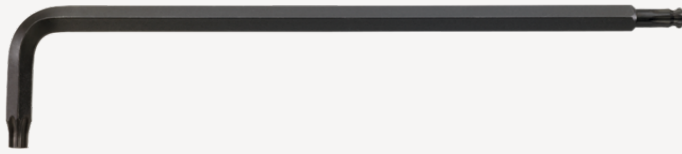

## Key wrench

10771

Product no. **43270015**  
GTIN **4018754109982**  
Model **10771 T 15 KUGELKOPF-  
WINKELSCHRAUBENDREHER  
TORX**

**Label.** Key wrench L.27mm x 136mm

- Features.**
- for inside TORX® screws
  - extra long
  - with ball end on long arm
  - swivel angle up to 25° each side
  - Chrome Vanadium, gunmetal finish

## Advantages.

For recessed TORX® screws