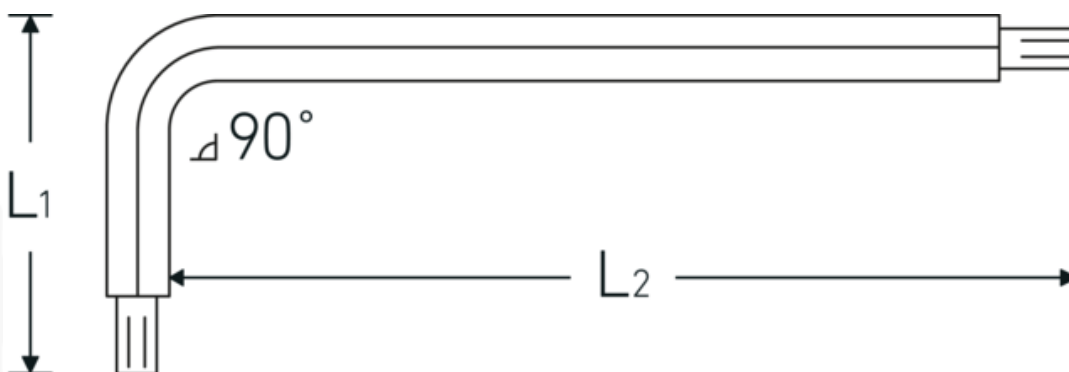

## Key wrench

10771

Product no. **43270015**  
GTIN **4018754109982**  
Model **10771 T 15 KUGELKOPF-  
WINKELSCHRAUBENDREHER  
TORX**

**Label.** Key wrench L.27mm x 136mm

- Features.**
- for inside TORX® screws
  - extra long
  - with ball end on long arm
  - swivel angle up to 25° each side
  - Chrome Vanadium, gunmetal finish

## Technical Drawing.

## Technical Attributes.

<b>Drive profile</b>	TORX®
<b>Size of output profile</b>	T15
<b>L1</b>	27 mm
<b>L2</b>	136 mm

## Logistics data.

<b>Depth mm (IFS)</b>	132
<b>Width mm (IFS)</b>	18
<b>Height mm (IFS)</b>	4
<b>Length (packed, mm)</b>	140
<b>Width (packed, mm)</b>	100
<b>Height (packed, mm)</b>	40
<b>Volume (packed, dm3)</b>	0.56 dm3
<b>Art. no.</b>	43270015
<b>Weight (gross, kg)</b>	0,050
<b>Weight PAP (kg)</b>	0,000
<b>Weight PVC (kg)</b>	0,002
<b>GTIN</b>	4018754109982
<b>Country of origin</b>	GERMANY
<b>Region of origin</b>	Baden-Württemberg
<b>WEEE/ElektroG</b>	nicht ear-pflichtig
<b>Customs tariff no.</b>	82041100
<b>Packing standard</b>	5
<b>Weight</b>	10 g