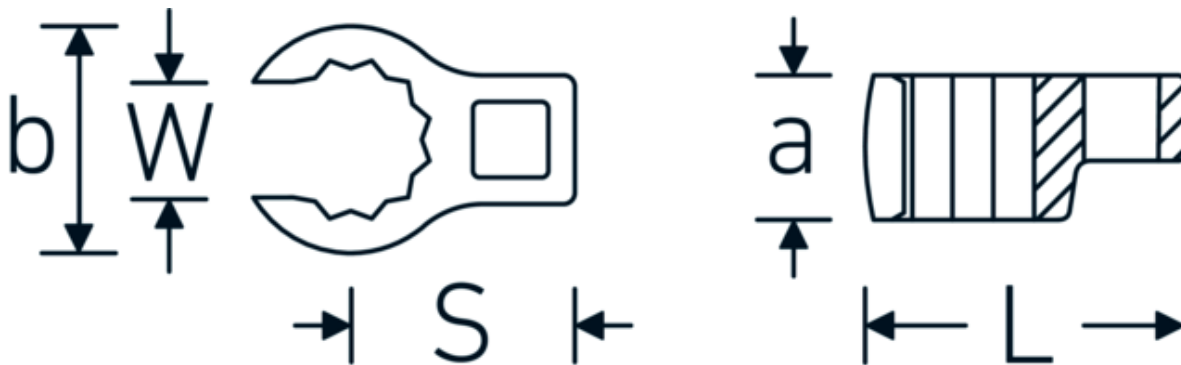

CROW-RING spanner

440

Product no. 02190027
GTIN 4018754003464
Model 440 27

Label. 3/8 " CROW-RING spanner Spanner size 27mm L.52,8mm

- Features.**
- Chrome Alloy Steel, chrome plated
 - Caution! Modified settings on torque wrench

Technical Drawing.

Technical Attributes.

| | |
|------------------------------|---------|
| a | 21,4 mm |
| Internal square drive (inch) | 3/8 " |
| Width mm (b) | 40 mm |
| Length mm (L) | 52,8 mm |
| S | 28,2 mm |
| Width across flats [mm] | 27 mm |
| W | 20 mm |

Variants.

| Art. no. | Model no. (ERP) | Description | GTIN |
|----------|-----------------|--|---------------|
| 01190008 | 440 8 | 1/4 " CROW-RING spanner Spanner size 8mm L.23,8mm | 4018754149094 |
| 01190009 | 440 9 | 1/4 " CROW-RING spanner Spanner size 9mm L.28,5mm | 4018754140985 |
| 01190010 | 440 10 | 1/4 " CROW-RING spanner Spanner size 10mm L.28,4mm | 4018754000739 |
| 01190011 | 440 11 | 1/4 " CROW-RING spanner Spanner size 11mm L.28mm | 4018754149100 |
| 01190012 | 440 12 | 1/4 " CROW-RING spanner Spanner size 12mm L.30,8mm | 4018754000746 |
| 01190013 | 440 13 | 1/4 " CROW-RING spanner Spanner size 13mm L.32mm | 4018754102099 |
| 01190014 | 440 14 | 1/4 " CROW-RING spanner Spanner size 14mm L.31,7mm | 4018754000753 |
| 02190015 | 440 15 | 3/8 " CROW-RING spanner Spanner size 15mm L.36,5mm | 4018754141029 |
| 02190016 | 440 16 | 3/8 " CROW-RING spanner Spanner size 16mm L.36,1mm | 4018754003389 |
| 02190017 | 440 17 | 3/8 " CROW-RING spanner Spanner size 17mm L.39,2mm | 4018754003396 |
| 02190018 | 440 18 | 3/8 " CROW-RING spanner Spanner size 18mm L.40,8mm | 4018754003402 |
| 02190019 | 440 19 | 3/8 " CROW-RING spanner Spanner size 19mm L.40,5mm | 4018754003419 |
| 02190020 | 440 20 | 3/8 " CROW-RING spanner Spanner size 20mm L.42,9mm | 4018754141036 |
| 02190021 | 440 21 | 3/8 " CROW-RING spanner Spanner size 21mm L.42,8mm | 4018754003426 |