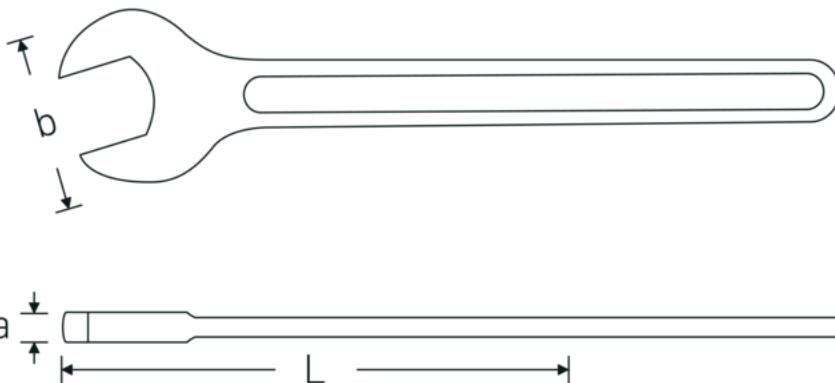

Open-ended spanner, metric

4004

Product no. **40040240**
GTIN **4018754018307**
Model **4004 24**

Label. Open-ended spanner Spanner size 24mm L.215mm

- Features.**
- DIN 894 up to 85 mm
 - special tool steel, grey finish

Advantages.

DIN 894 up to 85 mm.

Technical Drawing.

Technical Attributes.

a 8,9 mm
Width mm (b) 50 mm

Logistics data.

Depth mm (IFS) 212
Width mm (IFS) 50

DIN	DIN 894	Height mm (IFS)	9
Length mm (L)	215 mm	Length (packed, mm)	220
Spanner width 1 [mm]	24 mm	Width (packed, mm)	80
		Height (packed, mm)	49
		Volume (packed, dm3)	0.8624 dm3
		Art. no.	40040240
		Weight (gross, kg)	1,470
		Weight PAP (kg)	0,000
		Weight PVC (kg)	0,012
		GTIN	4018754018307
		Country of origin	GERMANY
		Region of origin	Nordrhein-Westfalen
		WEEE/ElektroG	nicht ear-pflichtig
		Customs tariff no.	82041100
		Packing standard	10
		Weight	147 g

Variants.

Art. no.	Art. no. (ERP)	Description	GTIN
40040240	4004 24	Open-ended spanner Spanner size 24mm L.215mm	4018754018307
40040270	4004 27	Open-ended spanner Spanner size 27mm L.238mm	4018754018314
40040300	4004 30	Open-ended spanner Spanner size 30mm L.261mm	4018754018321
40040320	4004 32	Open-ended spanner Spanner size 32mm L.273mm	4018754018338
40040360	4004 36	Open-ended spanner Spanner size 36mm L.300mm	4018754018345
40040410	4004 41	Open-ended spanner Spanner size 41mm L.335mm	4018754018352
40040460	4004 46	Open-ended spanner Spanner size 46mm L.369mm	4018754018369
40040500	4004 50	Open-ended spanner Spanner size 50mm L.412mm	4018754018376
40040550	4004 55	Open-ended spanner Spanner size 55mm L.457mm	4018754018383
40040600	4004 60	Open-ended spanner Spanner size 60mm L.492mm	4018754018390
40040650	4004 65	Open-ended spanner Spanner size 65mm L.528mm	4018754018406