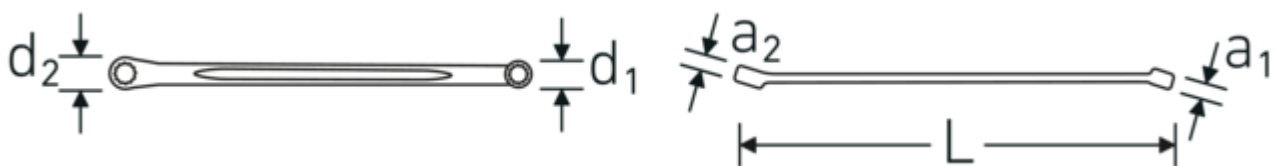

Double-ended ring spanner, metric, extra long

220

Product no. 41030911
GTIN 4018754140367
Model 220 9 x 11

Label. Double-ended ring spanner Spanner size 9 mm L.250mm

- Features.**
- extra long
 - 15° angled
 - HPQ® high performance steel, chrome plated

Advantages.

Extra long

Product highlights.

Technical Drawing.

Technical Attributes.

a1	8 mm
a2	8,7 mm
Drive profile	bi-hex AS-Drive®
d1	14,2 mm
d2	16,7 mm
Length mm (L)	250 mm
Spanner width 1 [mm]	9 mm
Ring position	15 °
Spanner width 2 [mm]	11 mm

Logistics data.

Depth mm (IFS)	247
Width mm (IFS)	17
Height mm (IFS)	11
Length (packed, mm)	270
Width (packed, mm)	75
Height (packed, mm)	17
Volume (packed, dm3)	0.34425 dm3
Art. no.	41030911
Weight (gross, kg)	0,410
Weight PAP (kg)	0,000
Weight PVC (kg)	0,004
GTIN	4018754140367
Country of origin	GERMANY
Region of origin	Nordrhein-Westfalen
WEEE/ElektroG	nicht ear-pflichtig
Customs tariff no.	82041100
Packing standard	5
Weight	80 g

Variants.

Art. no.	Art. no. (ERP)	Description	GTIN
41035507	220 5,5 x 7	Double-ended ring spanner Spanner size 5.5 x 7 mm L.185mm	4018754139286
41030608	220 6 x 8	Double-ended ring spanner Spanner size 6 x 8 mm L.205mm	4018754139279
41030911	220 9 x 11	Double-ended ring spanner Spanner size 9 mm L.250mm	4018754140367
41031011	220 10 x 11	Double-ended ring spanner Spanner size 10 x 11 mm L.250mm	4018754140374
41031214	220 12 x 14	Double-ended ring spanner Spanner size 12 x 14 mm L.290mm	4018754140381
41031314	220 13 x 14	Double-ended ring spanner Spanner size 13 x 14 mm L.290mm	4018754140398
41031719	220 17 x 19	Double-ended ring spanner Spanner size 17 x 19 mm L.365mm	4018754140404
41031819	220 18 x 19	Double-ended ring spanner Spanner size 18 x 19 mm L.365mm	4018754140411