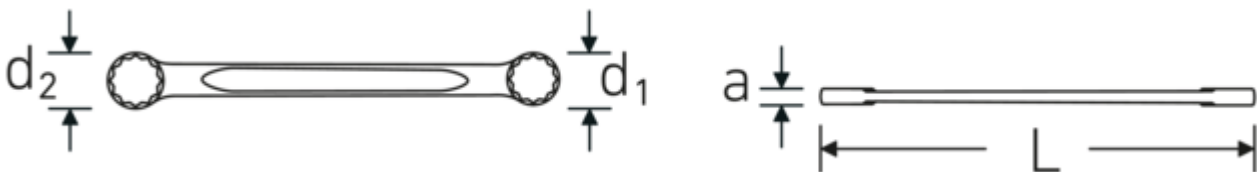

Double-ended ring spanner, metric

StahlwilleSTABIL®21

Product no. **41051415**
GTIN **4018754021307**
Model **21 14 x 15**

Label. Double-ended ring spanner Spanner size 14 x 15 mm L.165mm

Features. StahlwilleSTABIL®

- straight
- DIN 837/ISO 10103
- Chrome Alloy Steel, chrome plated

Advantages.

Straight

Technical Drawing.

Technical Attributes.

a	7,5 mm
Drive profile	bi-hex AS-Drive®
d1	21 mm
d2	22,5 mm

Logistics data.

Depth mm (IFS)	168
Width mm (IFS)	22
Height mm (IFS)	8
Length (packed, mm)	168

DIN	DIN 837 / ISO 10103	Width (packed, mm)	80
Length mm (L)	165 mm	Height (packed, mm)	23
Spanner width 1 [mm]	14 mm	Volume (packed, dm3)	0.30912 dm3
Spanner width 2 [mm]	15 mm	Art. no.	41051415
		Weight (gross, kg)	0,550
		Weight PAP (kg)	0,000
		Weight PVC (kg)	0,009
		GTIN	4018754021307
		Country of origin	GERMANY
		Region of origin	Nordrhein-Westfalen
		WEEE/ElektroG	nicht ear-pflichtig
		Customs tariff no.	82041100
		Packing standard	10
		Weight	55 g