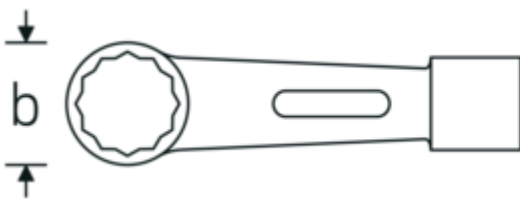

Impact ring wrench

8

Product no. **42010105**
GTIN **4018754023356**
Model **8 105**

Label.

Impact ring wrench Wrench size 105 mm L.460mm

Technical Drawing.

Technical Attributes.

a	73 mm
Width mm (b)	146 mm
Length mm (L)	460 mm
Wrench width 1 [mm]	105 mm

Logistics data.

Depth mm (IFS)	462
Width mm (IFS)	145
Height mm (IFS)	75
Length (packed, mm)	462
Width (packed, mm)	145
Height (packed, mm)	75
Volume (packed, dm3)	5.02425 dm3

Product no.	42010105
Weight (gross, kg)	10,202
Weight PAP (kg)	0,000
Weight PVC (kg)	0,000
GTIN	4018754023356
Country of origin	GERMANY
Region of origin	Nordrhein-Westfalen
WEEE/ElektroG	nicht ear-pflichtig
Customs tariff no.	82041100
Packing standard	1
Weight	10202 g

Variants.

Product no.	Art. no. (ERP)	Description	GTIN
42010032	8 32	Impact ring wrench Wrench size 32 mm L.195mm	4018754023141
42010036	8 36	Impact ring wrench Wrench size 36 mm L.195mm	4018754023165
42010041	8 41	Impact ring wrench Wrench size 41 mm L.200mm	4018754023172
42010046	8 46	Impact ring wrench Wrench size 46 mm L.250mm	4018754023189
42010050	8 50	Impact ring wrench Wrench size 50 mm L.280mm	4018754023196
42010055	8 55	Impact ring wrench Wrench size 55 mm L.300mm	4018754023219
42010060	8 60	Impact ring wrench Wrench size 60 mm L.300mm	4018754023233
42010065	8 65	Impact ring wrench Wrench size 65 mm L.325mm	4018754023257
42010070	8 70	Impact ring wrench Wrench size 70 mm L.355mm	4018754023264
42010075	8 75	Impact ring wrench Wrench size 75 mm L.360mm	4018754023271
42010080	8 80	Impact ring wrench Wrench size 80 mm L.440mm	4018754023295
42010085	8 85	Impact ring wrench Wrench size 85 mm L.440mm	4018754023318
42010090	8 90	Impact ring wrench Wrench size 90 mm L.445mm	4018754023325
42010095	8 95	Impact ring wrench Wrench size 95 mm L.450mm	4018754023332