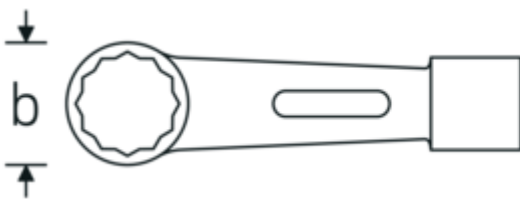

Impact ring wrench

8

Product no. **42010060**
GTIN **4018754023233**
Model **8 60**

Label.

Impact ring wrench Wrench size 60 mm L.300mm

Technical Drawing.

Technical Attributes.

a	42 mm
Width mm (b)	82,5 mm
Length mm (L)	300 mm
Wrench width 1 [mm]	60 mm

Logistics data.

Depth mm (IFS)	302
Width mm (IFS)	85
Height mm (IFS)	41
Length (packed, mm)	302
Width (packed, mm)	85
Height (packed, mm)	41
Volume (packed, dm3)	1.05247 dm3

Product no.	42010060
Weight (gross, kg)	2,394
Weight PAP (kg)	0,000
Weight PVC (kg)	0,000
GTIN	4018754023233
Country of origin	GERMANY
Region of origin	Nordrhein-Westfalen
WEEE/ElektroG	nicht ear-pflichtig
Customs tariff no.	82041100
Packing standard	1
Weight	2394 g

Variants.

Product no.	Art. no. (ERP)	Description	GTIN
42010032	8 32	Impact ring wrench Wrench size 32 mm L.195mm	4018754023141
42010036	8 36	Impact ring wrench Wrench size 36 mm L.195mm	4018754023165
42010041	8 41	Impact ring wrench Wrench size 41 mm L.200mm	4018754023172
42010046	8 46	Impact ring wrench Wrench size 46 mm L.250mm	4018754023189
42010050	8 50	Impact ring wrench Wrench size 50 mm L.280mm	4018754023196
42010055	8 55	Impact ring wrench Wrench size 55 mm L.300mm	4018754023219
42010060	8 60	Impact ring wrench Wrench size 60 mm L.300mm	4018754023233
42010065	8 65	Impact ring wrench Wrench size 65 mm L.325mm	4018754023257
42010070	8 70	Impact ring wrench Wrench size 70 mm L.355mm	4018754023264
42010075	8 75	Impact ring wrench Wrench size 75 mm L.360mm	4018754023271
42010080	8 80	Impact ring wrench Wrench size 80 mm L.440mm	4018754023295
42010085	8 85	Impact ring wrench Wrench size 85 mm L.440mm	4018754023318
42010090	8 90	Impact ring wrench Wrench size 90 mm L.445mm	4018754023325
42010095	8 95	Impact ring wrench Wrench size 95 mm L.450mm	4018754023332