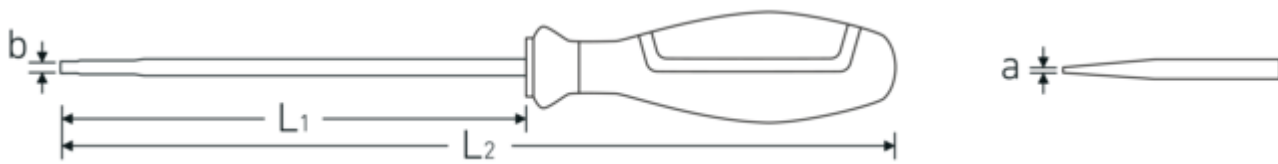

VDE electrician's slotted screwdriver DRALL+

4660 VDE

Product **46603065**
no.
GTIN **4018754279043**
Model **4660 VDE 6 1,2X 6,5X150 VDE**
SCHLITZSCHRAUBENDREHER
MIT DRALL-GRIFF

Label.

VDE electrician's slotted screwdriver DRALL+ 1,2mm x 6,5mm L.150mm

Product highlights.

Technical Drawing.

Technical Attributes.

a	1,2 mm
Drive profile	Slot
Width mm (b)	6,5 mm
DIN	DIN EN 60900
Size	6
L1	150 mm
L2	265 mm

Logistics data.

Depth mm (IFS)	265
Width mm (IFS)	35
Height mm (IFS)	35
Length (packed, mm)	270
Width (packed, mm)	115
Height (packed, mm)	75
Volume (packed, dm ³)	2.32875 dm ³
Product no.	46603065
Weight (gross, kg)	1,250
Weight PAP (kg)	0,100
Weight PVC (kg)	0,000
GTIN	4018754279043
Country of origin	GERMANY
Region of origin	Nordrhein-Westfalen
WEEE/ElektroG	nicht ear-pflichtig
Customs tariff no.	82054000
Packing standard	10
Weight	120 g