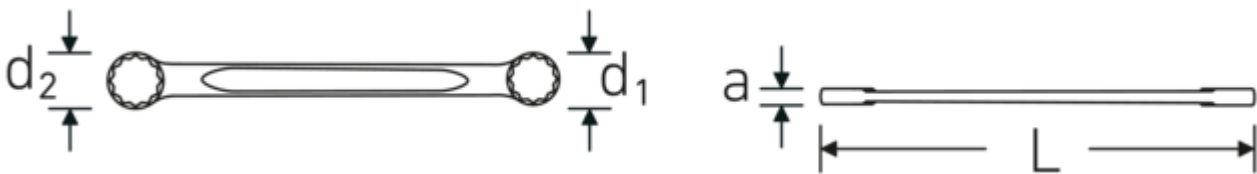

Double-ended ring spanner, metric

StahlwilleSTABIL®21

Product no. **41052124**
 GTIN **4018754021390**
 Model **21 21 x 24**

Label. Double-ended ring spanner Spanner size 21 x 24 mm L.235mm

Features. StahlwilleSTABIL®

- straight
- DIN 837/ISO 10103
- Chrome Alloy Steel, chrome plated

Advantages.

Straight

Technical Drawing.

Technical Attributes.

a	10 mm
Drive profile	bi-hex AS-Drive®
d1	30,5 mm
d2	34,7 mm

Logistics data.

Depth mm (IFS)	233
Width mm (IFS)	35
Height mm (IFS)	10
Length (packed, mm)	280

DIN	DIN 837 / ISO 10103	Width (packed, mm)	50
Length mm (L)	235 mm	Height (packed, mm)	40
Spanner width 1 [mm]	21 mm	Volume (packed, dm3)	0.56 dm3
Spanner width 2 [mm]	24 mm	Art. no.	41052124
		Weight (gross, kg)	0,640
		Weight PAP (kg)	0,000
		Weight PVC (kg)	0,012
		GTIN	4018754021390
		Country of origin	GERMANY
		Region of origin	Nordrhein-Westfalen
		WEEE/ElektroG	nicht ear-pflichtig
		Customs tariff no.	82041100
		Packing standard	5
		Weight	128 g