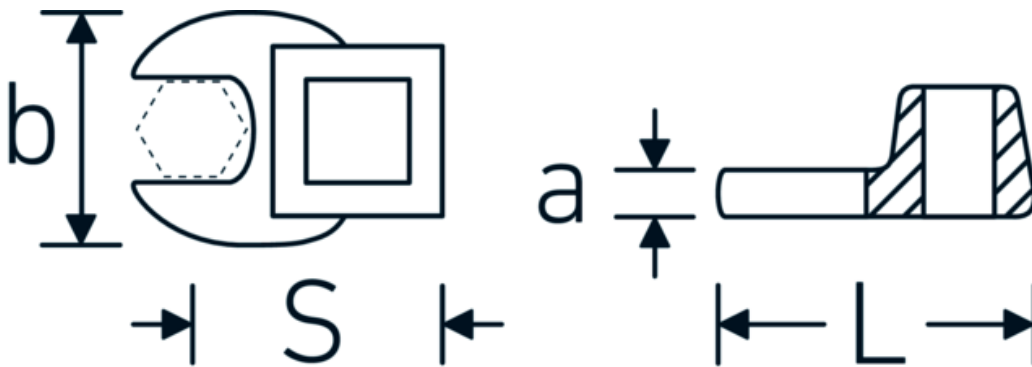

CROW-FOOT wrench, metric

540

Product no. 02200023
GTIN 4018754141074
Model 540 23

Label.

3/8 " CROW-FOOT wrench Wrench size 23mm L.44,5mm

Technical Drawing.

Technical Attributes.

a	6,3 mm
Internal square drive (inch)	3/8 "
Width mm (b)	41 mm
Length mm (L)	44,5 mm
S	25,8 mm
Width across flats [mm]	23 mm

Logistics data.

Depth mm (IFS)	55
Width mm (IFS)	45
Height mm (IFS)	20
Length (packed, mm)	55
Width (packed, mm)	45
Height (packed, mm)	20
Volume (packed, dm ³)	0.0495 dm ³
Product no.	02200023
Weight (gross, kg)	0,064

Variants.

Product no.	Model no. (ERP)	Description	GTIN
01200008	540 8	1/4 " CROW-FOOT wrench Wrench size 8mm L.25,5mm	4018754149117
01200009	540 9	1/4 " CROW-FOOT wrench Wrench size 9mm L.25,5mm	4018754149124
01200010	540 10	1/4 " CROW-FOOT wrench Wrench size 10mm L.25,5mm	4018754149131
02200011	540 11	3/8 " CROW-FOOT wrench Wrench size 11mm L.32mm	4018754149414
02200012	540 12	3/8 " CROW-FOOT wrench Wrench size 12mm L.34,3mm	4018754003495
02200013	540 13	3/8 " CROW-FOOT wrench Wrench size 13mm L.34,3mm	4018754003501
02200014	540 14	3/8 " CROW-FOOT wrench Wrench size 14mm L.37,7mm	4018754003518
02200015	540 15	3/8 " CROW-FOOT wrench Wrench size 15mm L.37,7mm	4018754003525
02200016	540 16	3/8 " CROW-FOOT wrench Wrench size 16mm L.37,7mm	4018754003532
02200017	540 17	3/8 " CROW-FOOT wrench Wrench size 17mm L.42,5mm	4018754003549
02200018	540 18	3/8 " CROW-FOOT wrench Wrench size 18mm L.42,5mm	4018754003556
02200019	540 19	3/8 " CROW-FOOT wrench Wrench size 19mm L.42,5mm	4018754003563
02200020	540 20	3/8 " CROW-FOOT wrench Wrench size 20mm L.42,4mm	4018754141067
02200021	540 21	3/8 " CROW-FOOT wrench Wrench size 21mm L.44,5mm	4018754003570
02200022	540 22	3/8 " CROW-FOOT wrench Wrench size 22mm L.44,5mm	4018754003587